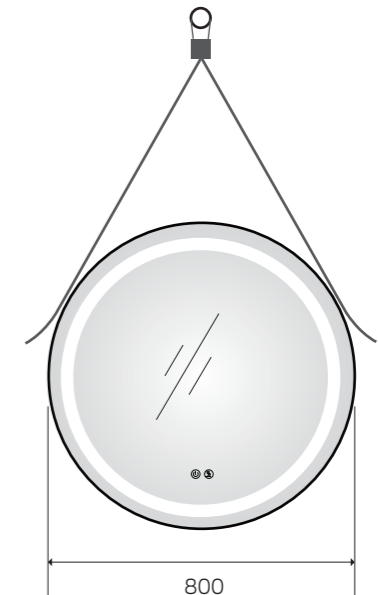

YS57140F-4024