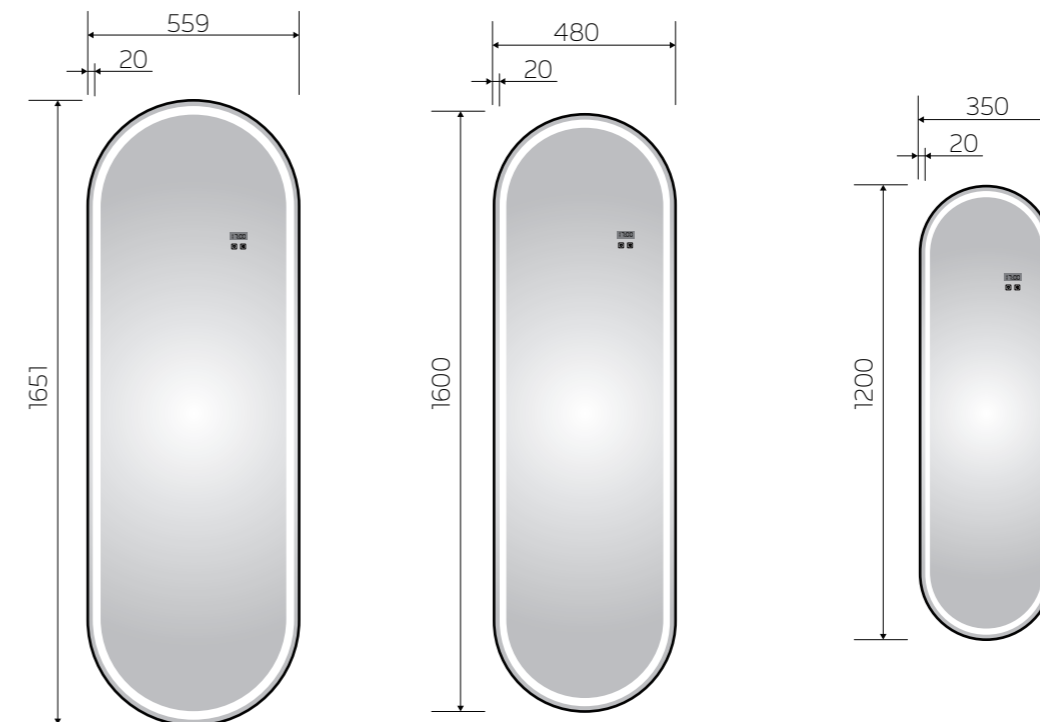

YS57151M-6522

YS57151M-6319

YS57151M-4714