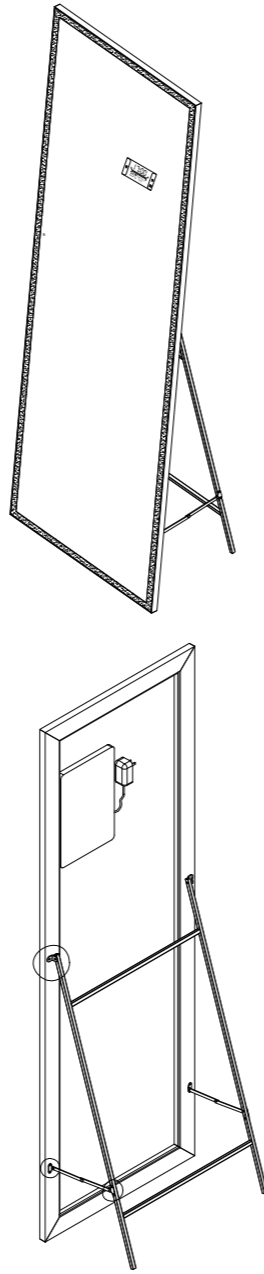

YS57141E

Illuminated dressing mirror(LED)
Copper free mirror from float glass
Aluminium frame
3000-6000K dimmable touch control
110-220V DC 12V safe voltage
Free-standing and Wall-mounted

YS57141T

Illuminated dressing mirror(LED)
Copper free mirror from float glass
Aluminium frame
3000-6000K dimmable touch control
110-220V DC 12V safe voltage
Free-standing and Wall-mounted