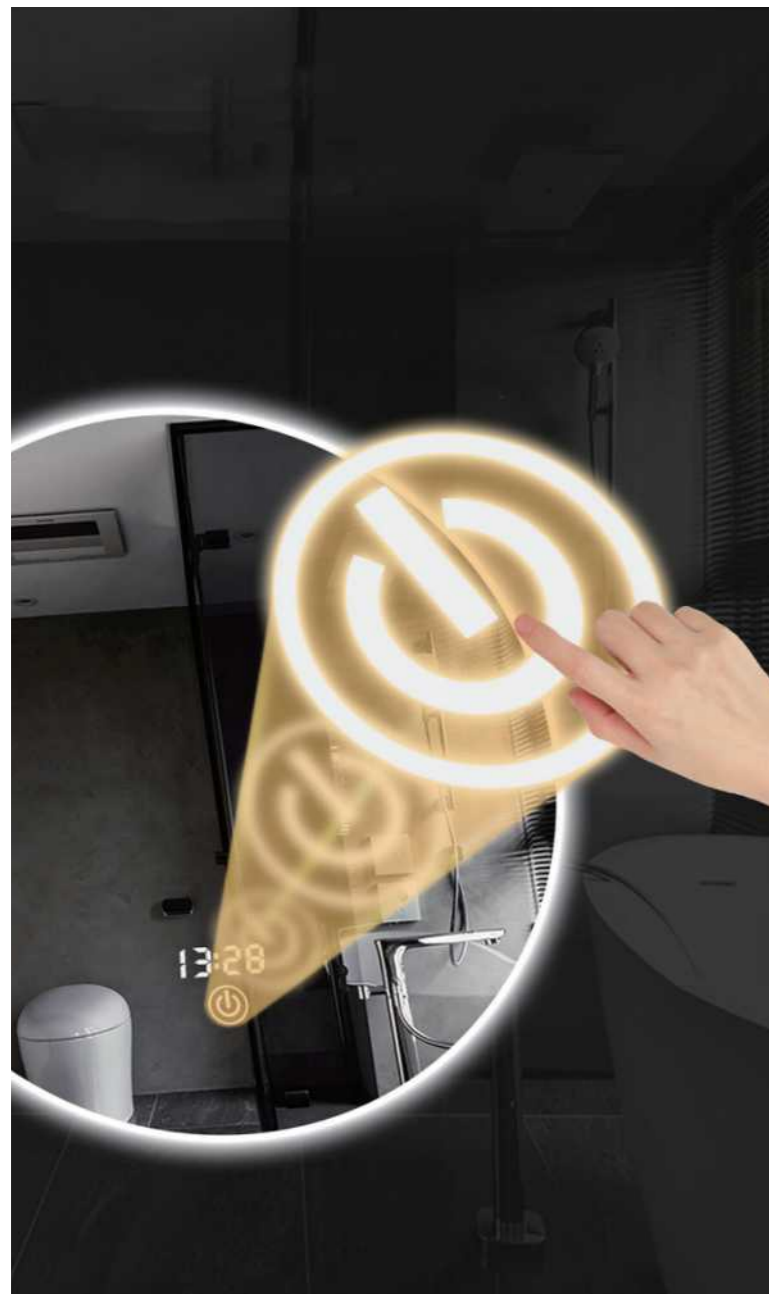

Touch Button

Contemporary Style Bathroom

The LED mirror touch sensor switch has dimming and color mode changing function. When people touch the light for the first time, the lights on. When people touch again, the lights off, when people keep pressing, the light color temperature switch from 3000K to 6000K.

With Separate control switch for lighting dimmer and Anti-fog.
Short press lighting button within one second(1s) to turn on or off the light, Long press the light button for more than one Second(1s) to active the dimmer function. Energy Saving for Anti-fog by separate button control.

LED Mirror