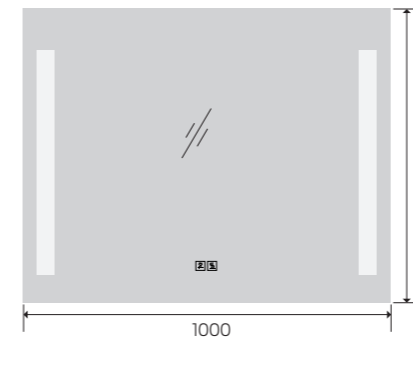

YS57105F-2028

YS57105F-2432

YS57105F-3232

YS57105F-4024

YS57105F-4032

YS57105F-4832

YS57105M

Illuminated bathroom mirror(LED)
 Copper free mirror from float glass
 3000-6000K dimmable touch control
 Anti-fog and IP44 waterproof
 110-220V DC 12V safe voltage
 Easy installation