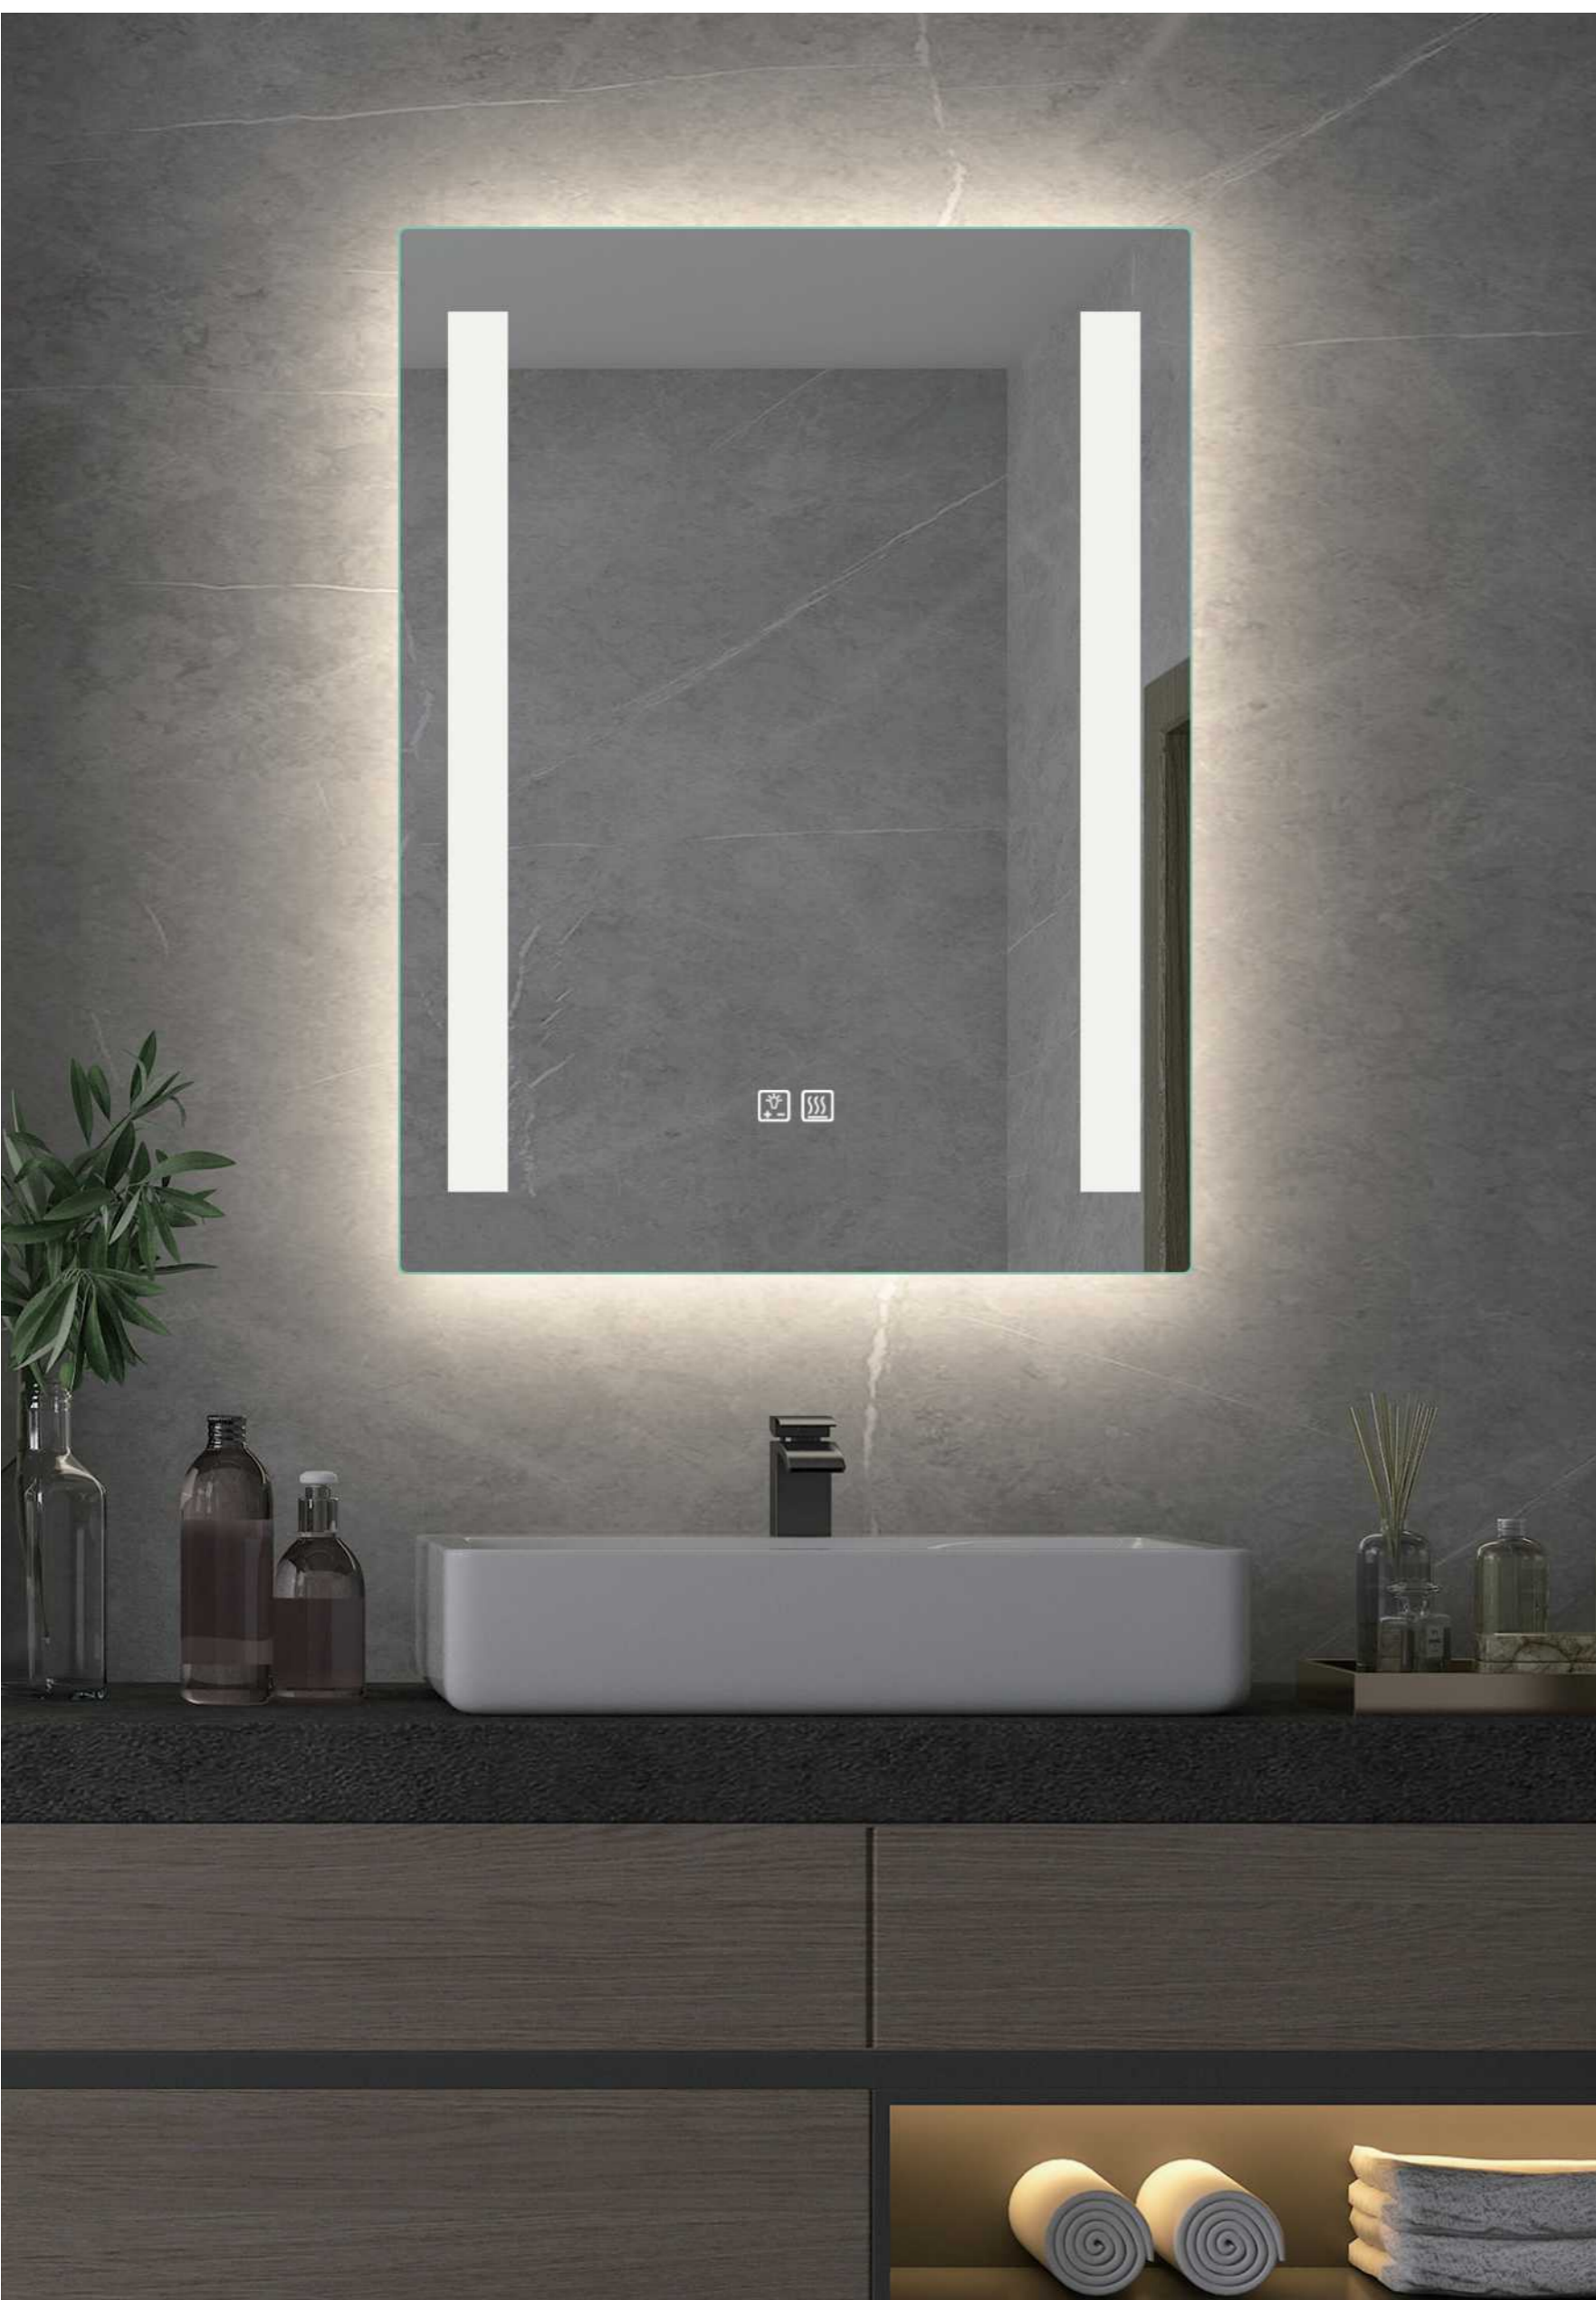

YS57104FM

Illuminated bathroom mirror(LED)
Copper free mirror from float glass
3000-6000K dimmable touch control
Anti-fog and IP44 waterproof
110-220V DC 12V safe voltage
Easy installation

YS57104M-2028

YS57104M-4832

YS57104FM-4032

YS57104FM-4832

YS57105

Illuminated bathroom mirror(LED)
Copper free mirror from float glass
3000-6000K dimmable touch control
Anti-fog and IP44 waterproof
110-220V DC 12V safe voltage
Easy installation