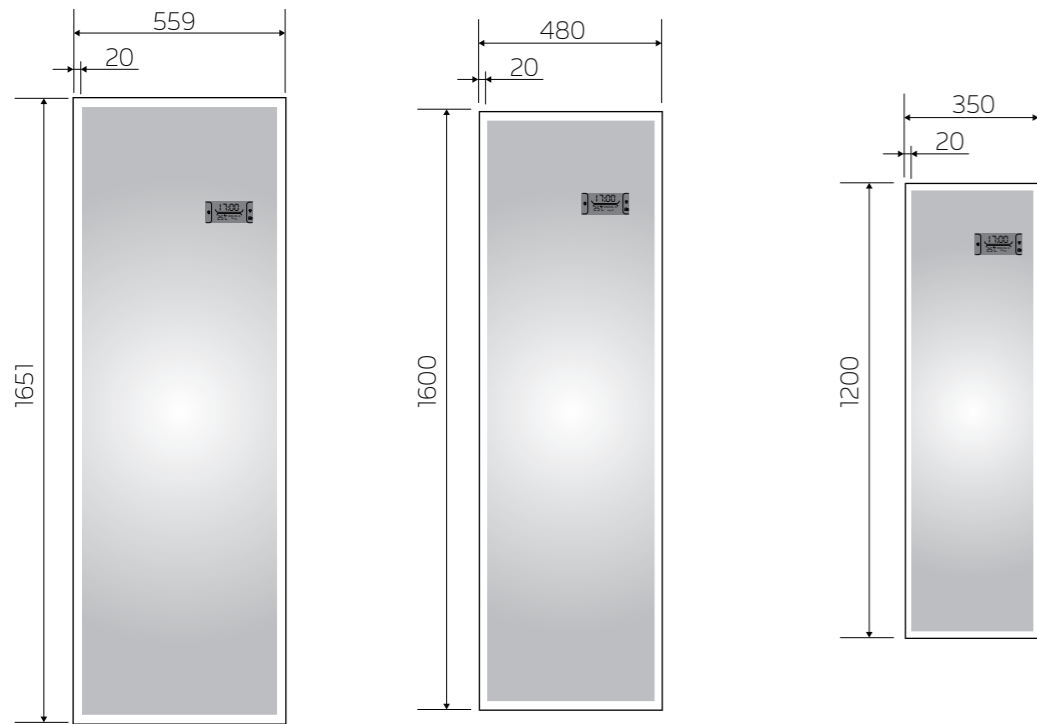

YS57142M-6522

YS57142M-6319

YS57142M-4714

YS57142E

Illuminated dressing mirror(LED)
Copper free mirror from float glass
Aluminium frame
3000-6000K dimmable touch control
110-220V DC 12V safe voltage
Free-standing and Wall-mounted