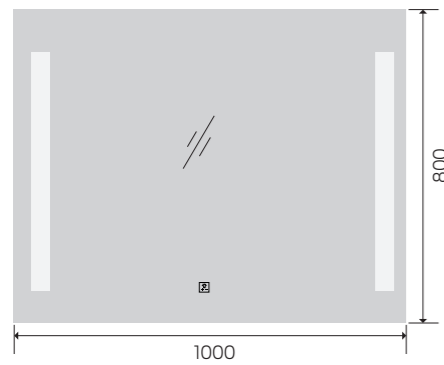

YS57105-2028

YS57105-2432

YS57105-3232

YS57105-4024

YS57105-4032

YS57105-4832

YS57105F

Illuminated bathroom mirror(LED)
Copper free mirror from float glass
3000-6000K dimmable touch control
Anti-fog and IP44 waterproof
110-220V DC 12V safe voltage
Easy installation