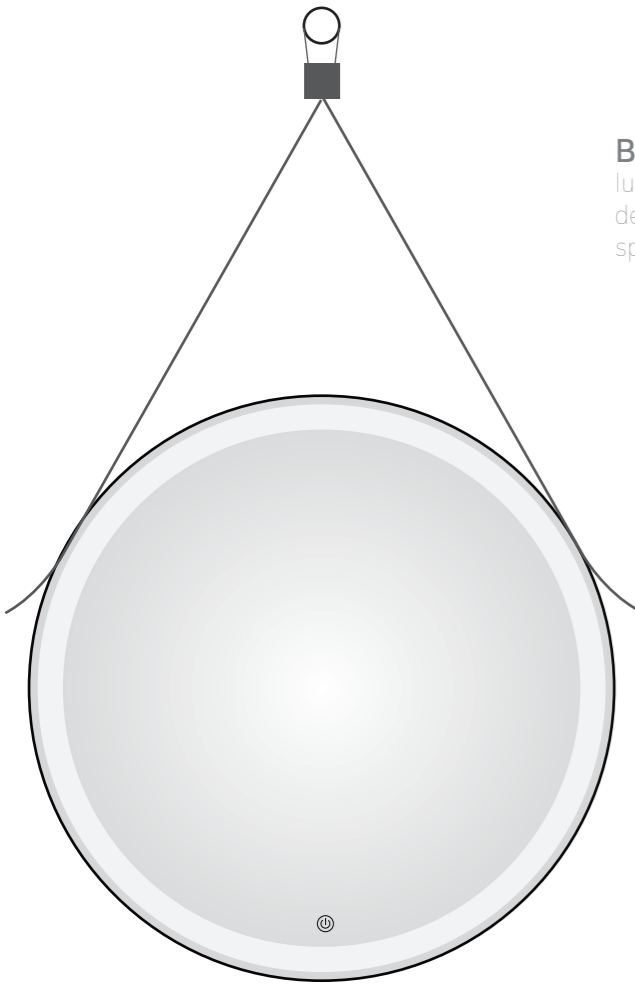

BRASS FRAME

luxury high-end quality, antique decor bring old fashion to the bathroom space

BRASS FRAME

luxury high-end quality, antique decor bring old fashion to the bathroom space

YS57140

Illuminated bathroom mirror(LED)
Copper free mirror from float glass
3000-6000K dimmable touch control
Anti-fog and IP44 waterproof
110-220V DC 12V safe voltage
Easy installation

YS57140F

Illuminated bathroom mirror(LED)
Copper free mirror from float glass
3000-6000K dimmable touch control
Anti-fog and IP44 waterproof
110-220V DC 12V safe voltage
Easy installation