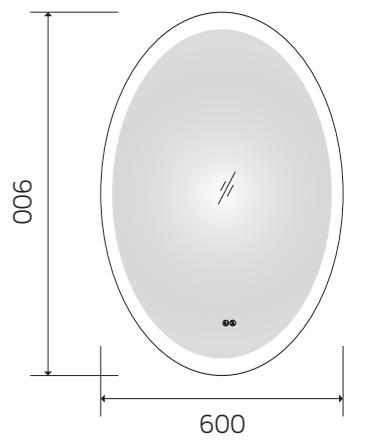

YS57203-2028

YS57203-2432

YS57203-2436

YS57203F-2028

YS57203F-2432

YS57203F-2436

YS57203

Illuminated bathroom mirror(LED)
Copper free mirror from float glass
3000-6000K dimmable touch control
Anti-fog and IP44 waterproof
110-220V DC 12V safe voltage
Easy installation