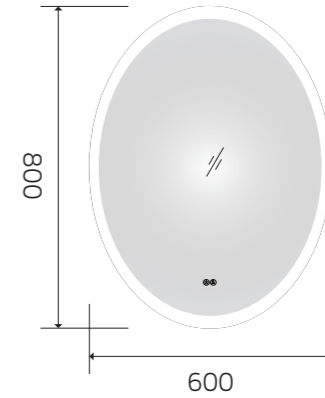

YS57203-2028

YS57203-2432

YS57203-2436

YS57203F-2028

YS57203F-2432

YS57203F-2436

YS57203

Illuminated bathroom mirror(LED)
Copper free mirror from float glass
3000-6000K dimmable touch control
Anti-fog and IP44 waterproof
110-220V DC 12V safe voltage
Easy installation