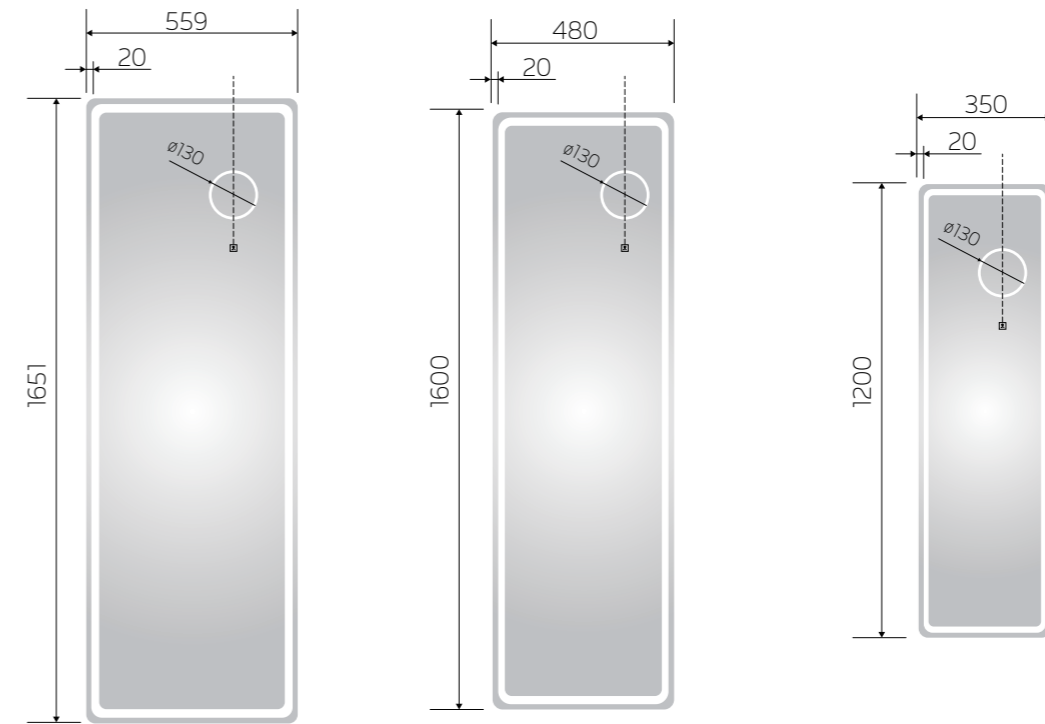

YS57141M-6319

YS57141M-4714

YS57141M
Illuminated dressing mirror(LED)
Copper free mirror from float glass
Aluminium frame
3000-6000K dimmable touch control
110-220V DC 12V safe voltage
Free-standing and Wall-mounted

YS57141M-6522