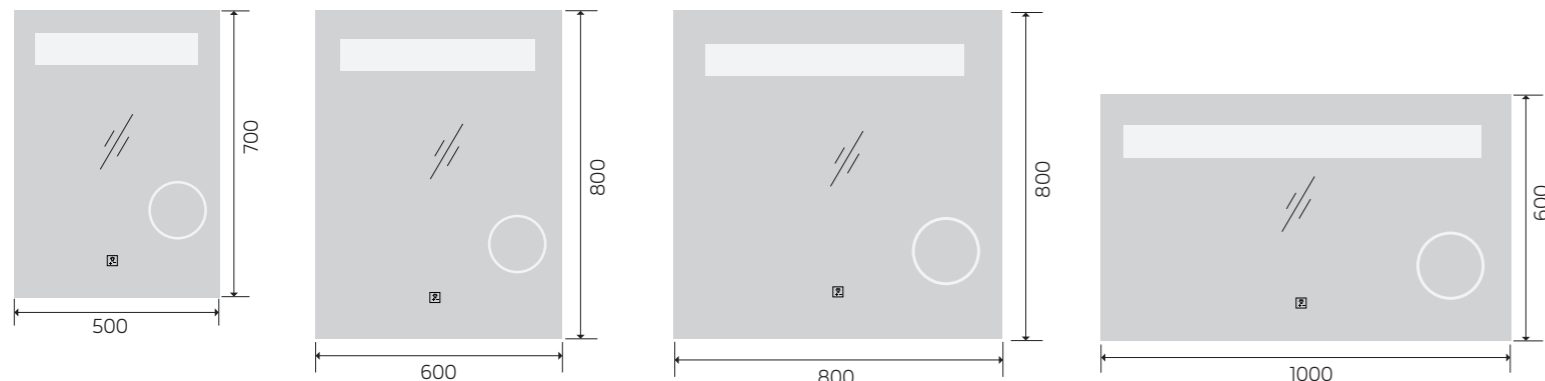

YS57107M-2028   YS57107M-2432   YS57107M-3232   YS57107M-4024