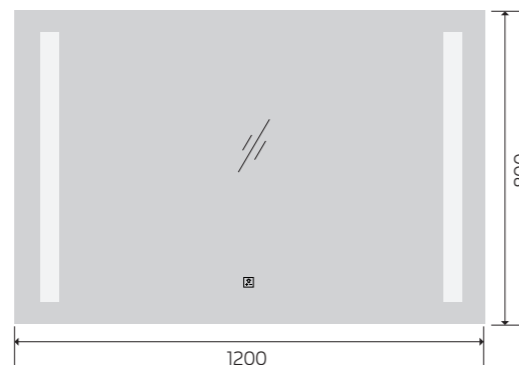

YS57105-2028

YS57105-2432

YS57105-3232

YS57105-4024

YS57105-4032

YS57105-4832

YS57105F

Illuminated bathroom mirror(LED)
Copper free mirror from float glass
3000-6000K dimmable touch control
Anti-fog and IP44 waterproof
110-220V DC 12V safe voltage
Easy installation