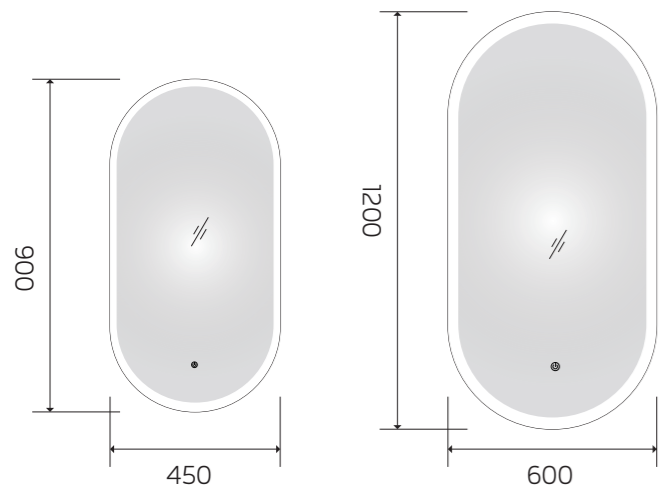

YS57203F

Illuminated bathroom mirror(LED)
Copper free mirror from float glass
3000-6000K dimmable touch control
Anti-fog and IP44 waterproof
110-220V DC 12V safe voltage
Easy installation

YS57203F-1836

YS57203F-2448