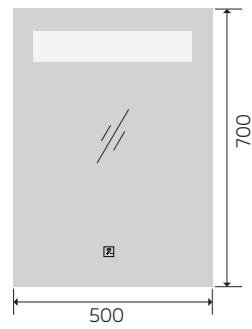

YS57107F

Illuminated bathroom mirror(LED)
Copper free mirror from float glass
3000-6000K dimmable touch control
Anti-fog and IP44 waterproof
110-220V DC 12V safe voltage
Easy installation

YS57107-2028