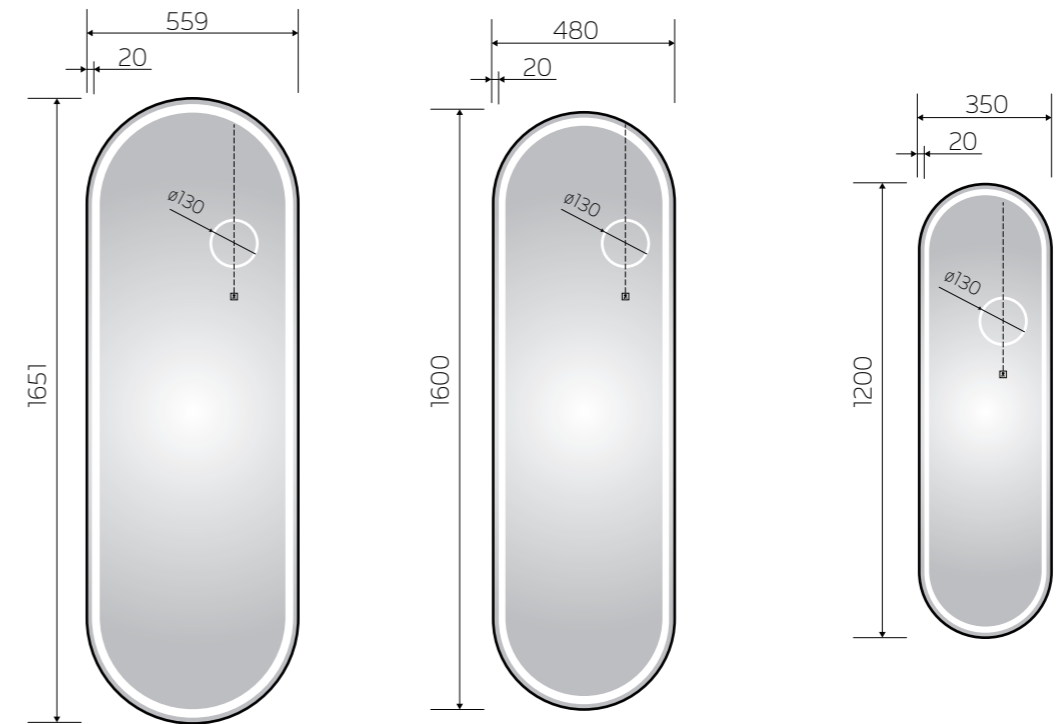

YS57151M-6522

YS57151M-6319

YS57151M-4714