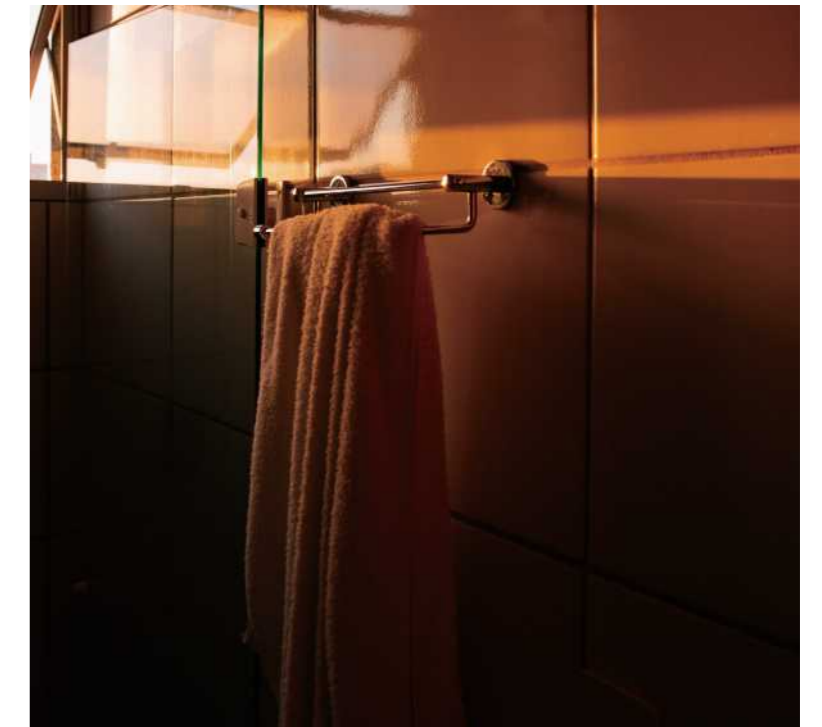

light keep on when human being in 50-80cm

when the sensor detected human being out of range, light off

LED Mirror

YS57141
 Illuminated dressing mirror(LED)
 Copper free mirror from float glass
 Aluminium frame
 3000-6000K dimmable touch control
 110-220V DC 12V safe voltage
 Free-standing and Wall-mounted