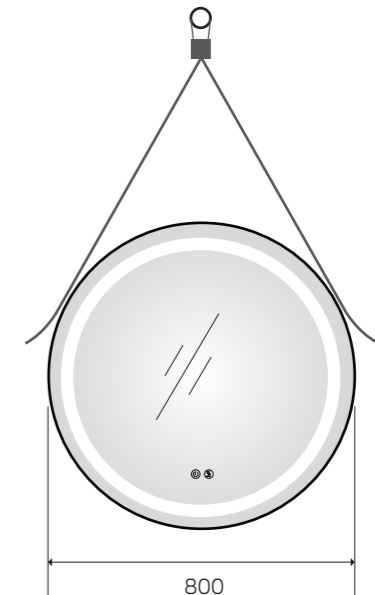

YS57140F-4024