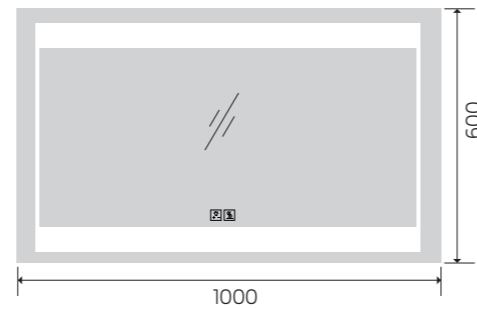

YS57115F-4024