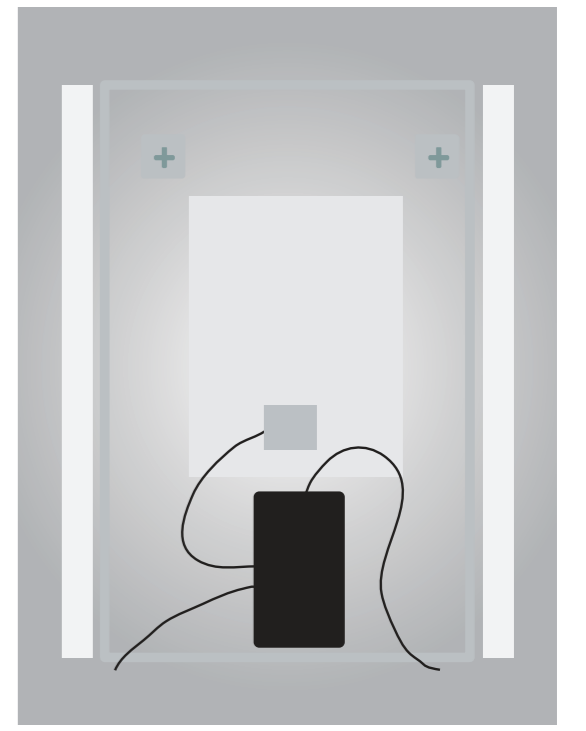

YS57105-2028

YS57105-2432

YS57105-3232

YS57105-4024

YS57105-4032

YS57105-4832

YS57105F

Illuminated bathroom mirror(LED)
Copper free mirror from float glass
3000-6000K dimmable touch control
Anti-fog and IP44 waterproof
110-220V DC 12V safe voltage
Easy installation