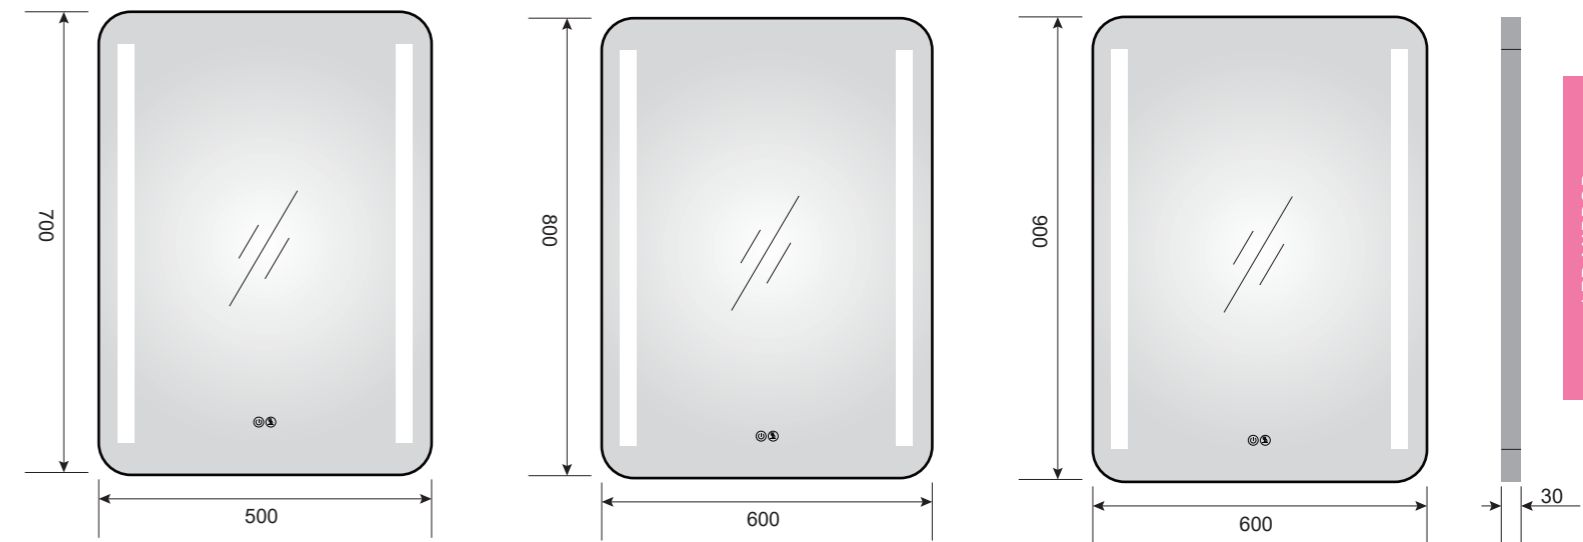

YS57120F-2028

YS57120F-2432

YS57120F-2436

LED MIRROR