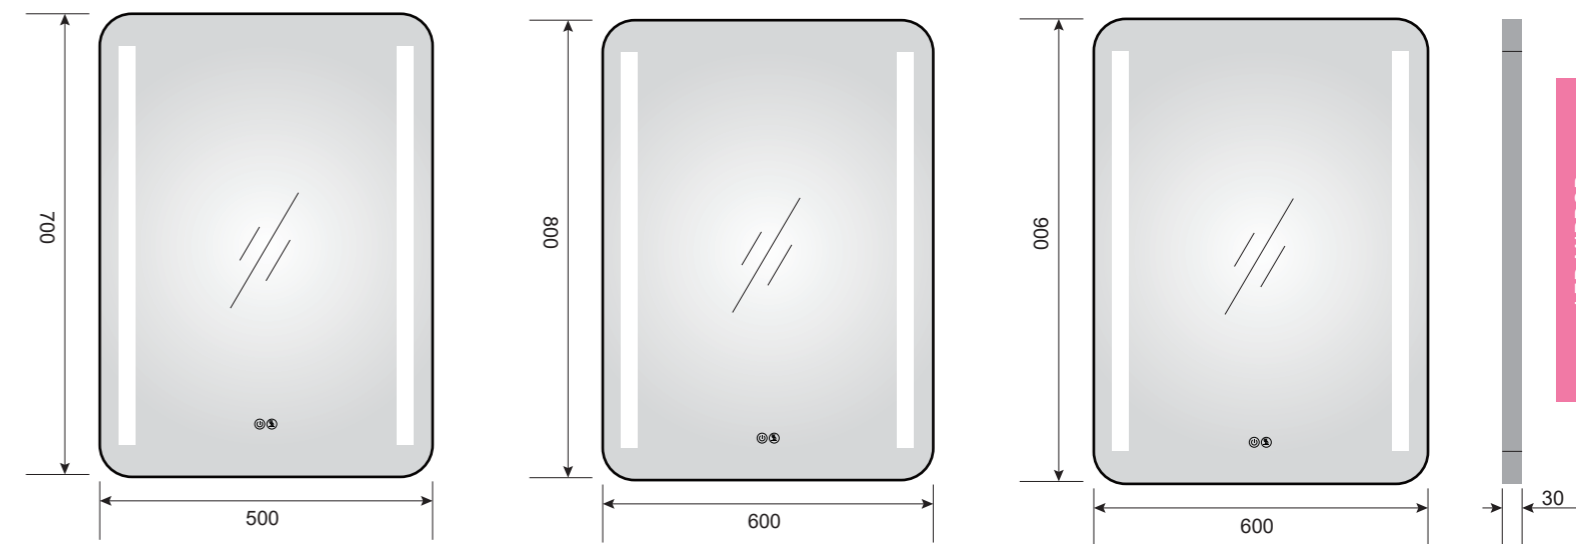

YS57120F-2028

YS57120F-2432

YS57120F-2436

LED MIRROR