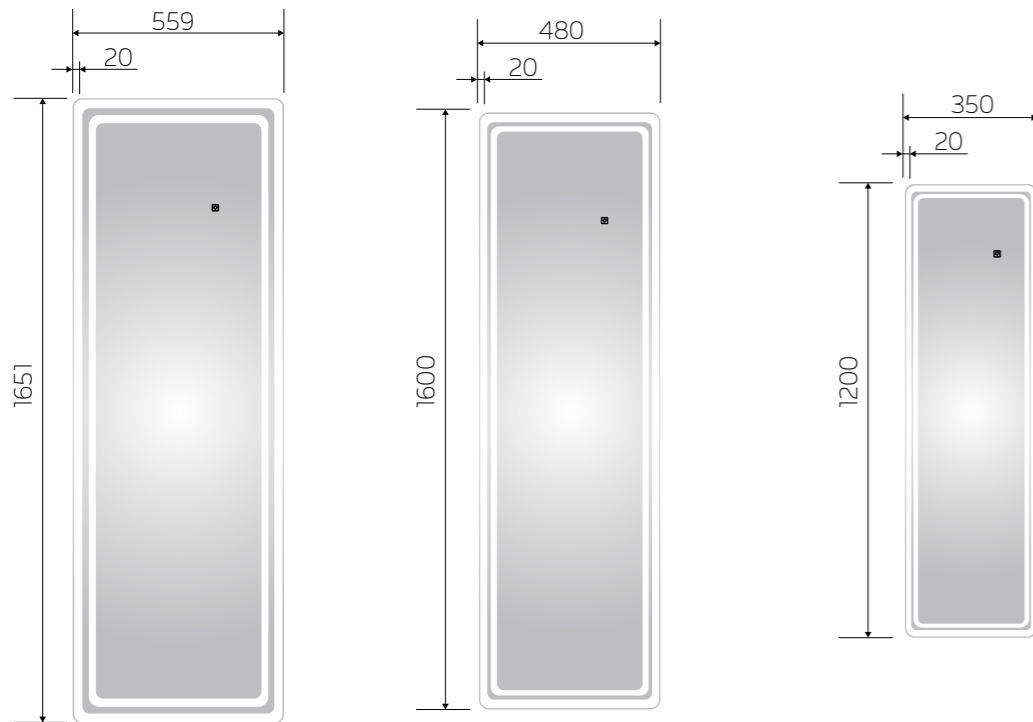

YS57151M-6522

YS57151M-6319

YS57151M-4714

①
Leaning On Wall

②
Wall Mounted

③
Freestanding

YS57153

Illuminated dressing mirror(LED)
Copper free mirror from float glass
Aluminium frame
3000-6000K dimmable touch control
110-220V DC 12V safe voltage
Free-standing and Wall-mounted