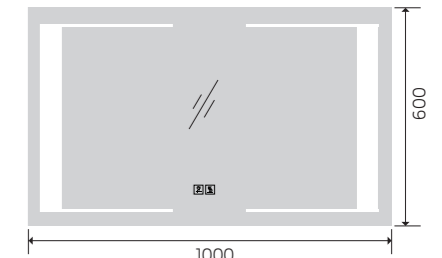

YS57114F-4024