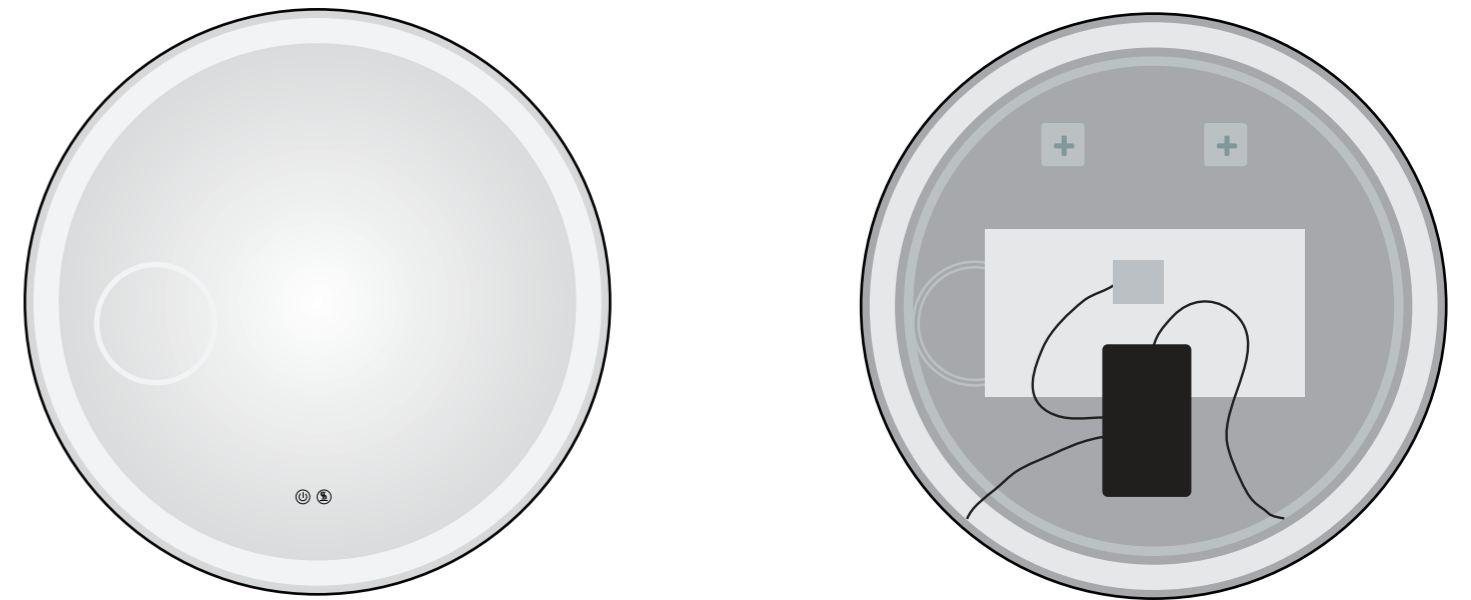

YS57402M

Illuminated bathroom mirror(LED)
Copper free mirror from float glass
3000-6000K dimmable touch control
Anti-fog and IP44 waterproof
110-220V DC 12V safe voltage
Easy installation

YS57402FM

Illuminated bathroom mirror(LED)
Copper free mirror from float glass
3000-6000K dimmable touch control
Anti-fog and IP44 waterproof
110-220V DC 12V safe voltage
Easy installation