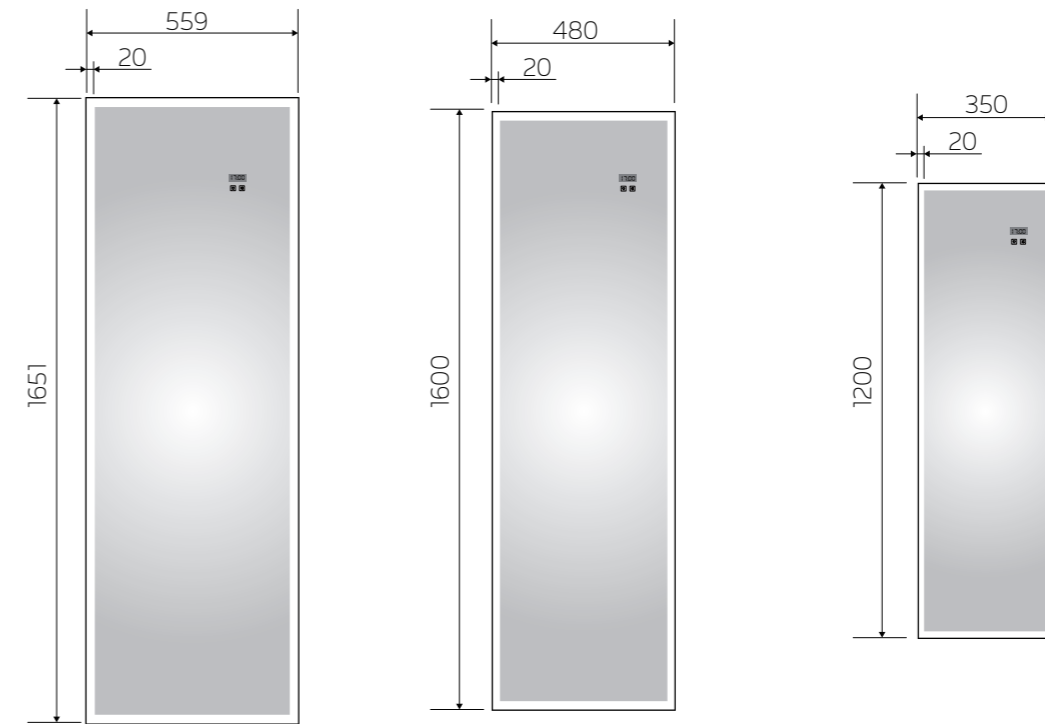

YS57142M-6522

YS57142M-6319

YS57142M-4714