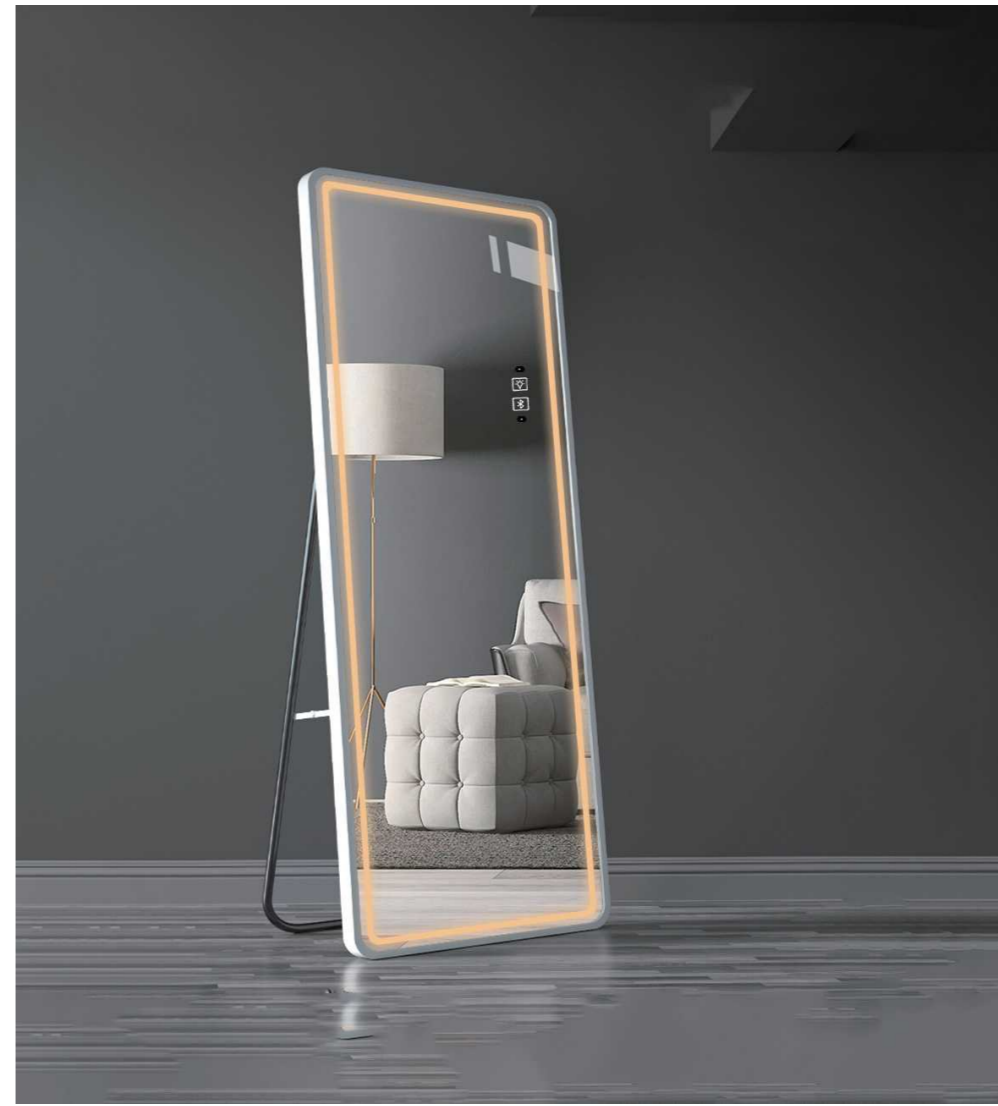

YS57141-6522

YS57141-6319

YS57141-4714

YS57141M
 Illuminated dressing mirror(LED)
 Copper free mirror from float glass
 Aluminium frame
 3000-6000K dimmable touch control
 110-220V DC 12V safe voltage
 Free-standing and Wall-mounted

YS57141M-6522

YS57141M-6319

YS57141M-4714

YS57141E

Illuminated dressing mirror(LED)
Copper free mirror from float glass
Aluminium frame
3000-6000K dimmable touch control
110-220V DC 12V safe voltage
Free-standing and Wall-mounted

YS57141-6522

YS57141-6319

YS57141-4714

YS57141T

Illuminated dressing mirror(LED)
Copper free mirror from float glass
Aluminium frame
3000-6000K dimmable touch control
110-220V DC 12V safe voltage
Free-standing and Wall-mounted