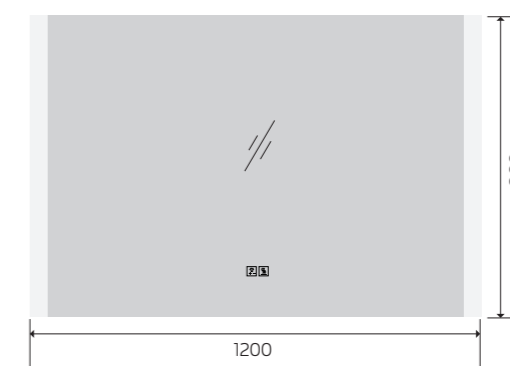

YS57106F-2028

YS57106F-2432

YS57106F-3232

YS57106F-4024

YS57106F-4032

YS57106F-4832

YS57106M

Illuminated bathroom mirror(LED)
Copper free mirror from float glass
3000-6000K dimmable touch control
Anti-fog and IP44 waterproof
110-220V DC 12V safe voltage
Easy installation