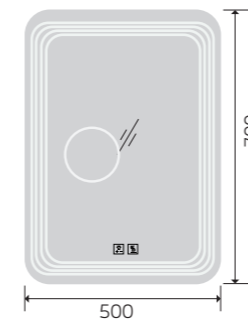

YS57104FM-2028