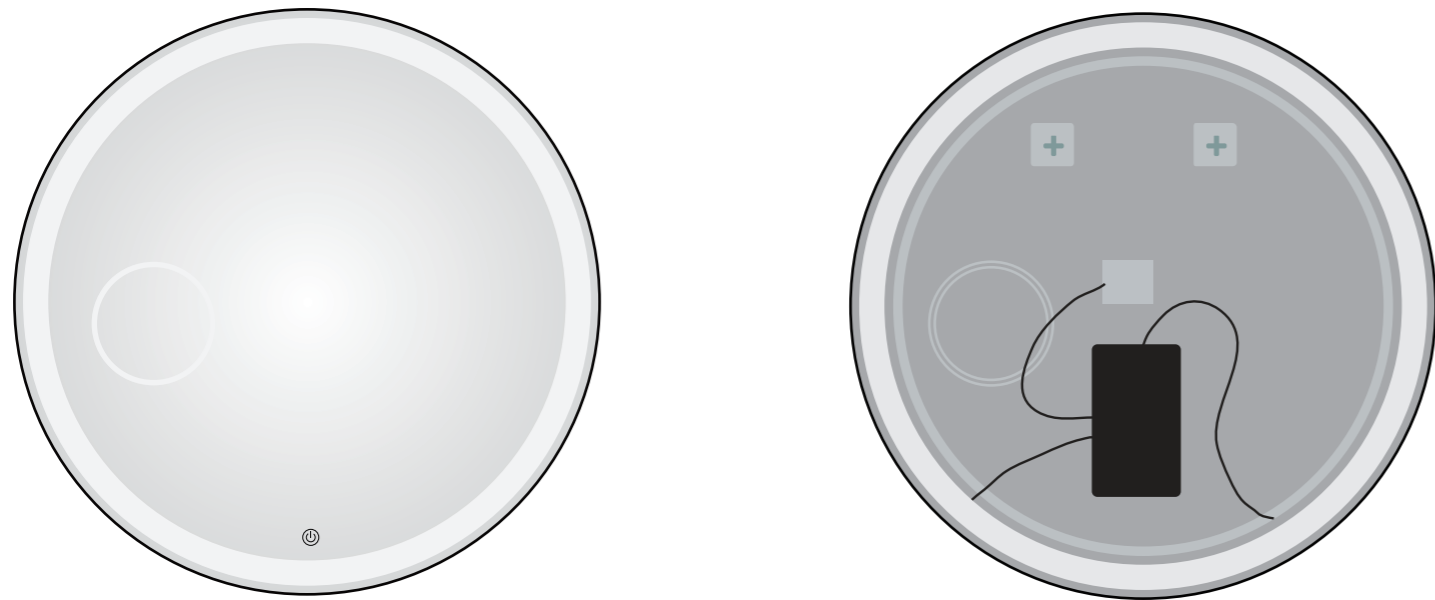

YS57402M

Illuminated bathroom mirror(LED)
Copper free mirror from float glass
3000-6000K dimmable touch control
Anti-fog and IP44 waterproof
110-220V DC 12V safe voltage
Easy installation

YS57402FM

Illuminated bathroom mirror(LED)
Copper free mirror from float glass
3000-6000K dimmable touch control
Anti-fog and IP44 waterproof
110-220V DC 12V safe voltage
Easy installation