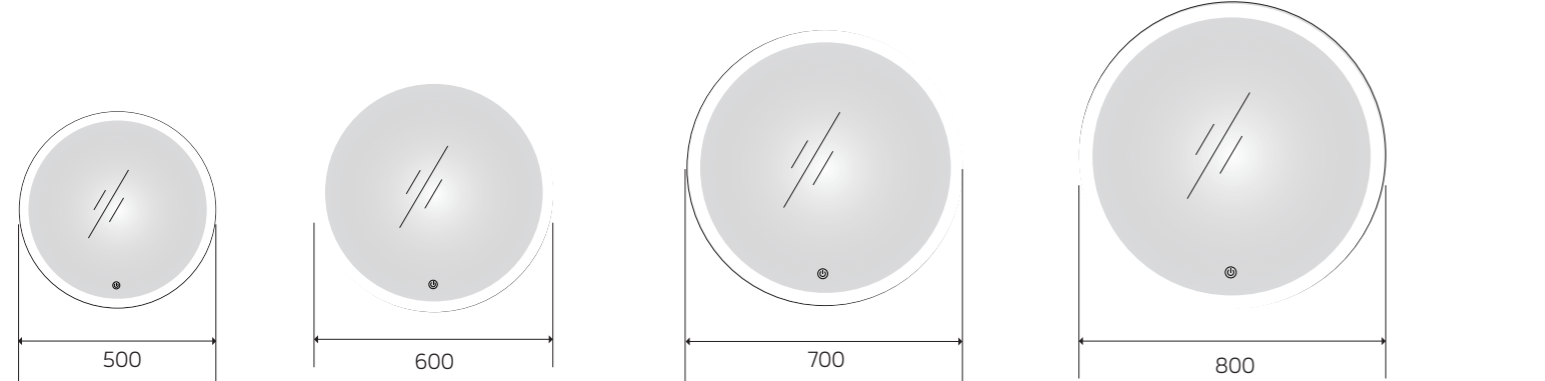

YS57203-20

YS57203-24

YS57203-28

YS57203-32