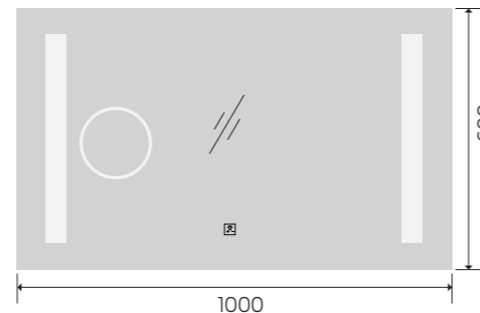

YS57105M-4024