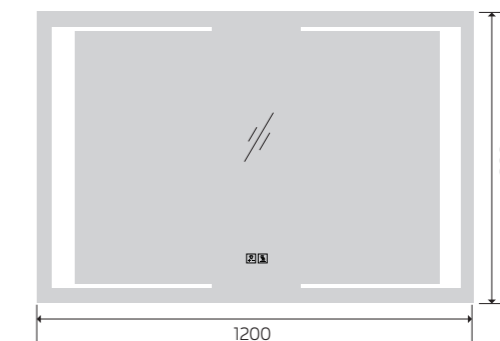

YS57114F-2028

YS57114F-2432

YS57114F-3232

YS57114F-4024

YS57114F-4032

YS57114F-4832

YS57115F

Illuminated bathroom mirror(LED)
Copper free mirror from float glass
3000-6000K dimmable touch control
Anti-fog and IP44 waterproof
110-220V DC 12V safe voltage
Easy installation