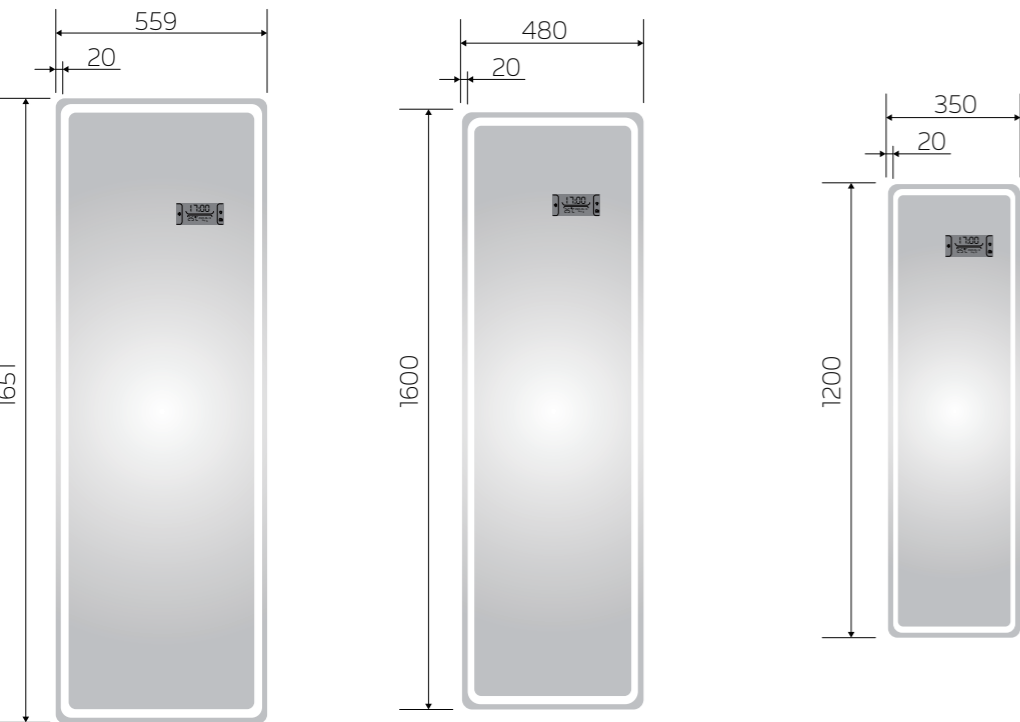

YS57141M-6522

YS57141M-6319

YS57141M-4714

YS57141E

Illuminated dressing mirror(LED)
Copper free mirror from float glass
Aluminium frame
3000-6000K dimmable touch control
110-220V DC 12V safe voltage
Free-standing and Wall-mounted