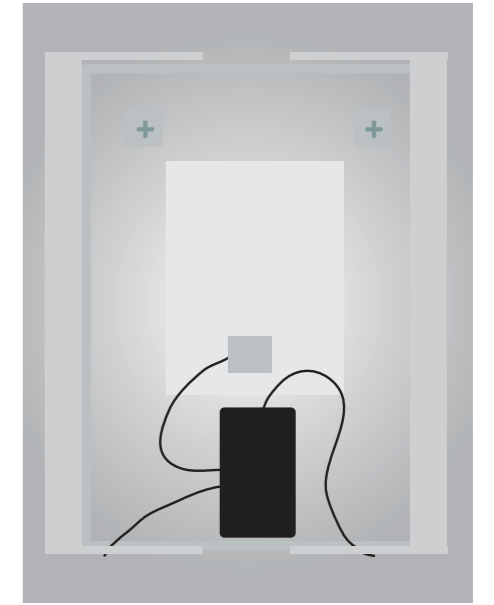

YS57017-2034

YS57114F

Illuminated bathroom mirror(LED)
 Copper free mirror from float glass
 3000-6000K dimmable touch control
 Anti-fog and IP44 waterproof
 110-220V DC 12V safe voltage
 Easy installation