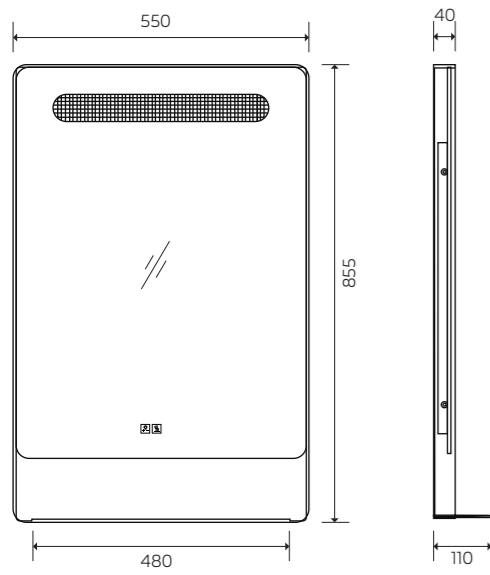

YS57107FM-2028 YS57107FM-2432 YS57107FM-3232 YS57107FM-4024

YS57107M-4032 YS57107M-4832

YS57107FM-4032 YS57107FM-4832

YS57017

Illuminated bathroom mirror(LED)
 Copper free mirror from float glass
 3000-6000K dimmable touch control
 Anti-fog and IP44 waterproof
 110-220V DC 12V safe voltage
 Easy installation