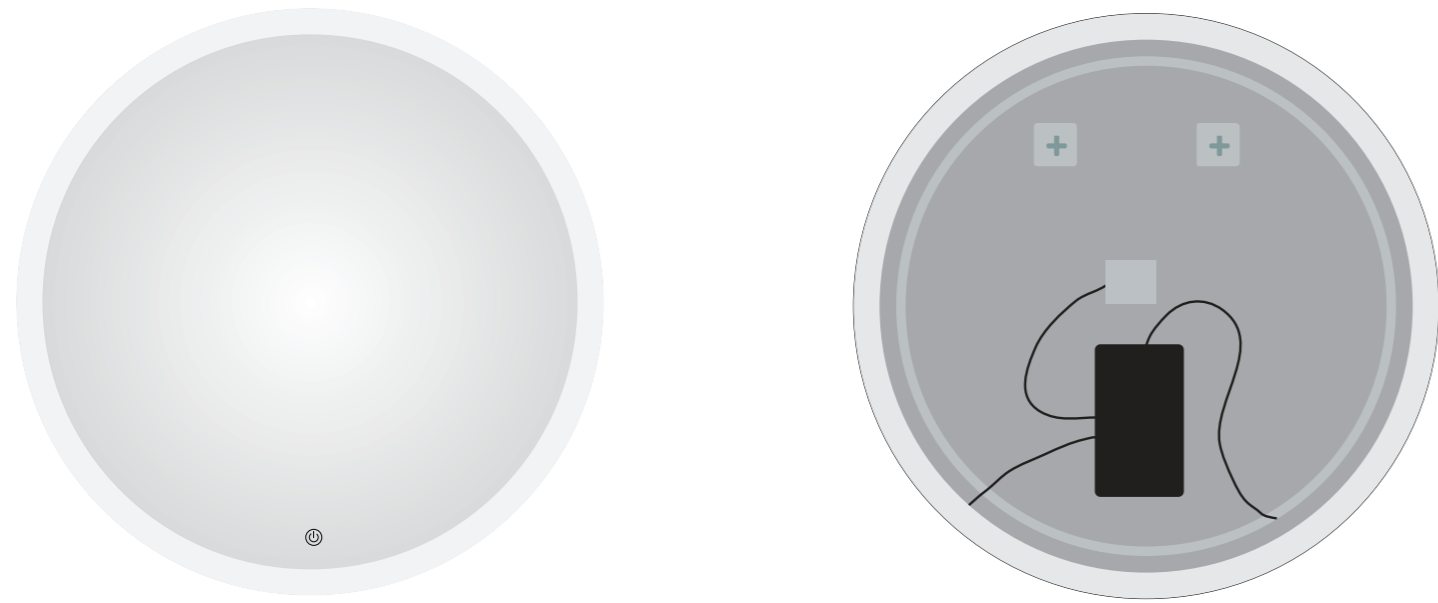

YS57202-2028

YS57202-2432

YS57202F-4032

YS57202F-4832

YS57202F-2028

YS57202F-2432

YS57203

Illuminated bathroom mirror(LED)
 Copper free mirror from float glass
 3000-6000K dimmable touch control
 Anti-fog and IP44 waterproof
 110-220V DC 12V safe voltage
 Easy installation