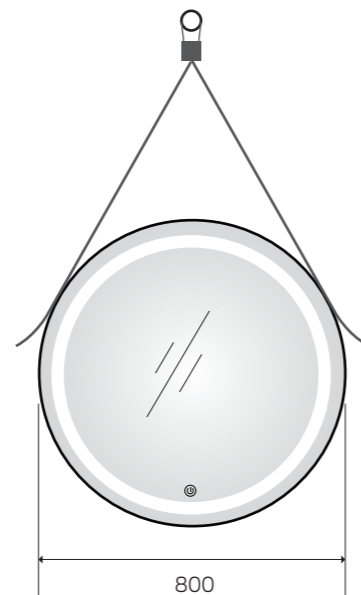

YS57140F

Illuminated bathroom mirror(LED)
Copper free mirror from float glass
3000-6000K dimmable touch control
Anti-fog and IP44 waterproof
110-220V DC 12V safe voltage
Easy installation

YS57140-24

YS57140-28