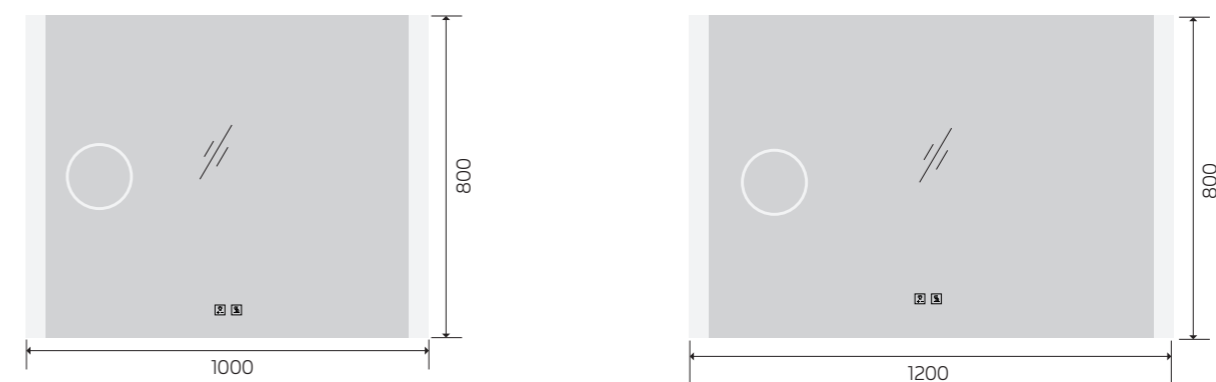

YS57106FM-4032

YS57106FM-4832