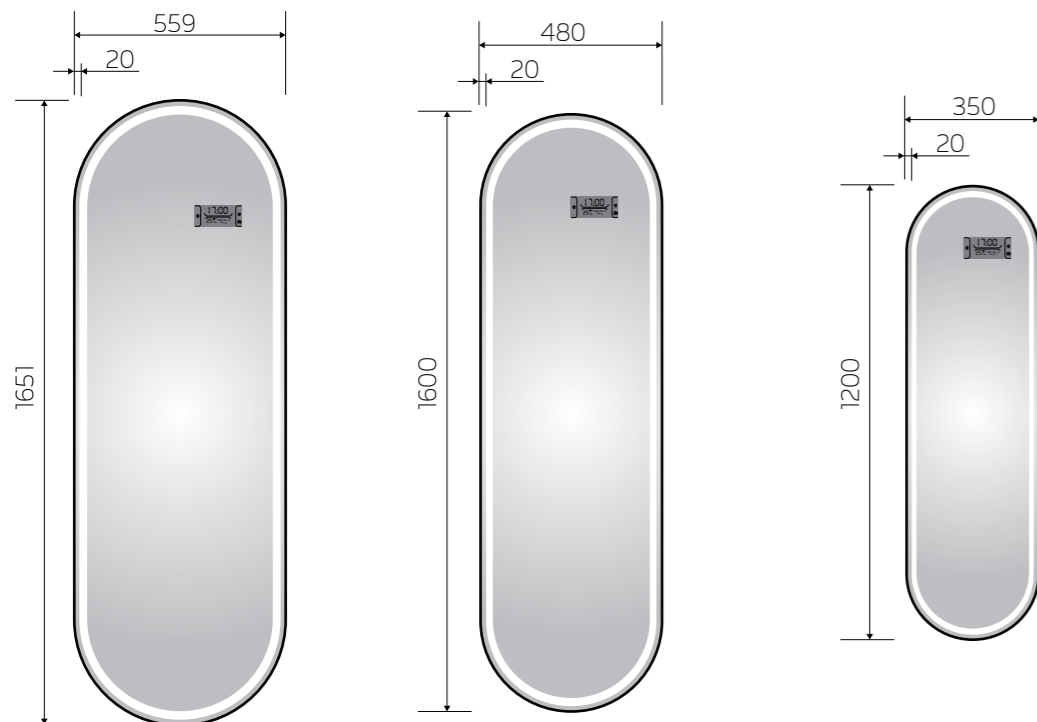

YS57151M-6522

YS57151M-6319

YS57151M-4714

YS57151E

Illuminated dressing mirror(LED)
Copper free mirror from float glass
Aluminium frame
3000-6000K dimmable touch control
110-220V DC 12V safe voltage
Free-standing and Wall-mounted