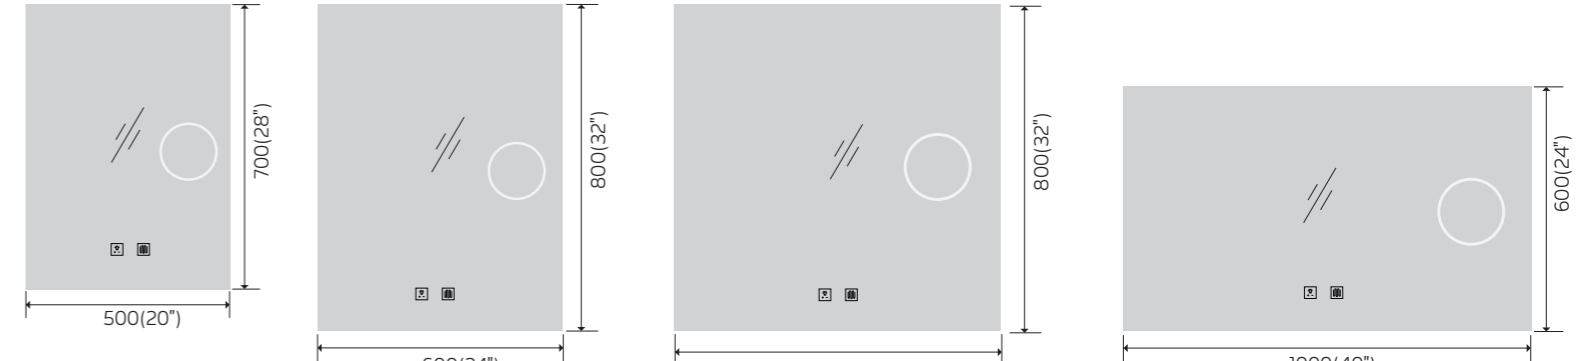

YS57101FM-2028

YS57101FM-2432

YS57101FM-3232

YS57101FM-4024