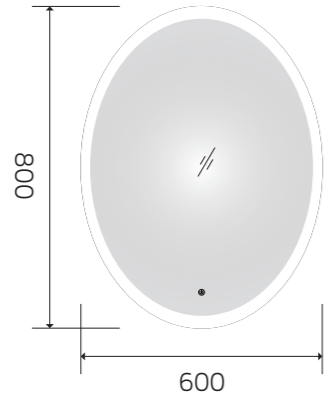

YS57203-2432