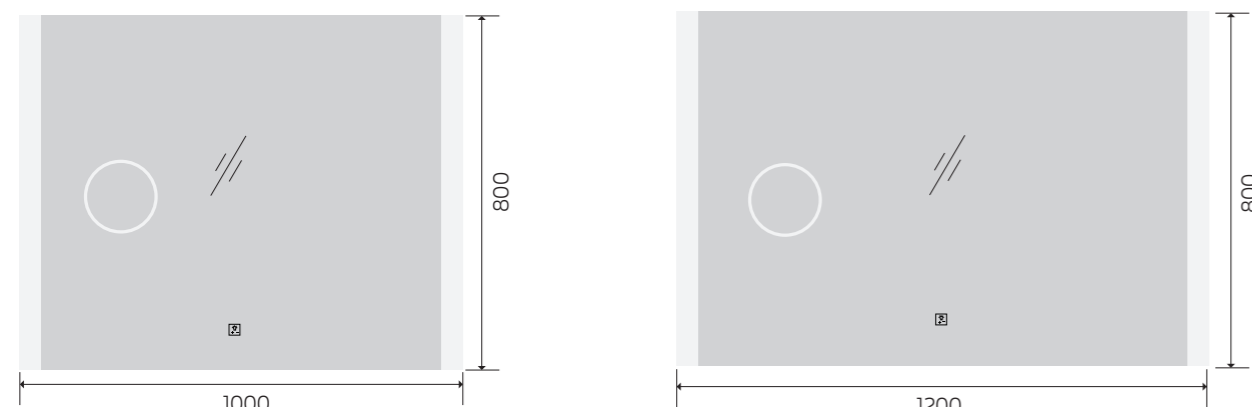

YS57106M-4032

YS57106M-4832