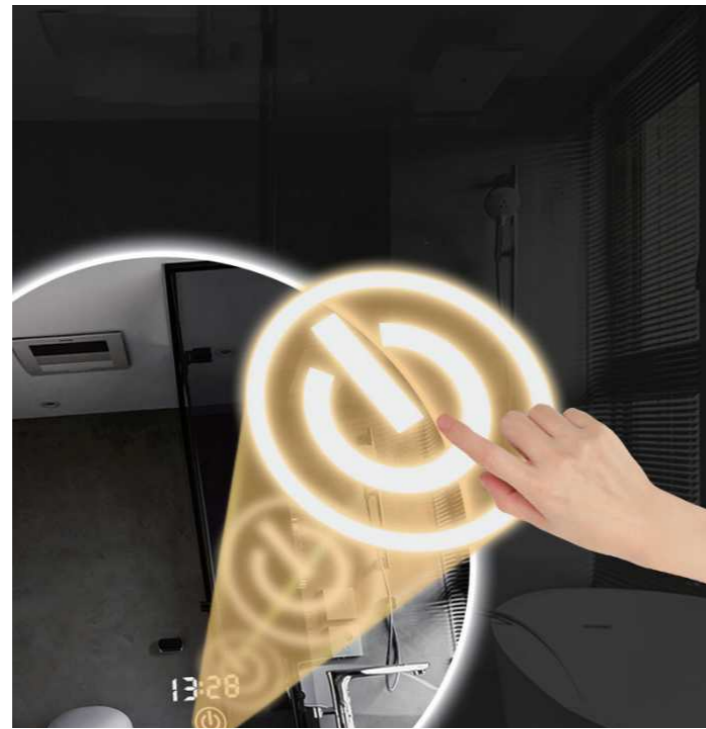

LED Mirror

3X Magnifier

LED Bathroom Mirror With Magnifier

Our magnified bathroom mirror with light have different switch such as the touch ,sensor,button switch.

For our mirror, the led strip light behind mirror looks very nice.

The white LED lighting forms a border all around the mirror, which ensures balanced illumination.

The 3X~10X spot magnifier also illuminated by back lights.

LED Mirror

LED Mirror

Smart

Connect Your Mobile With Bluetooth/Wi-fi