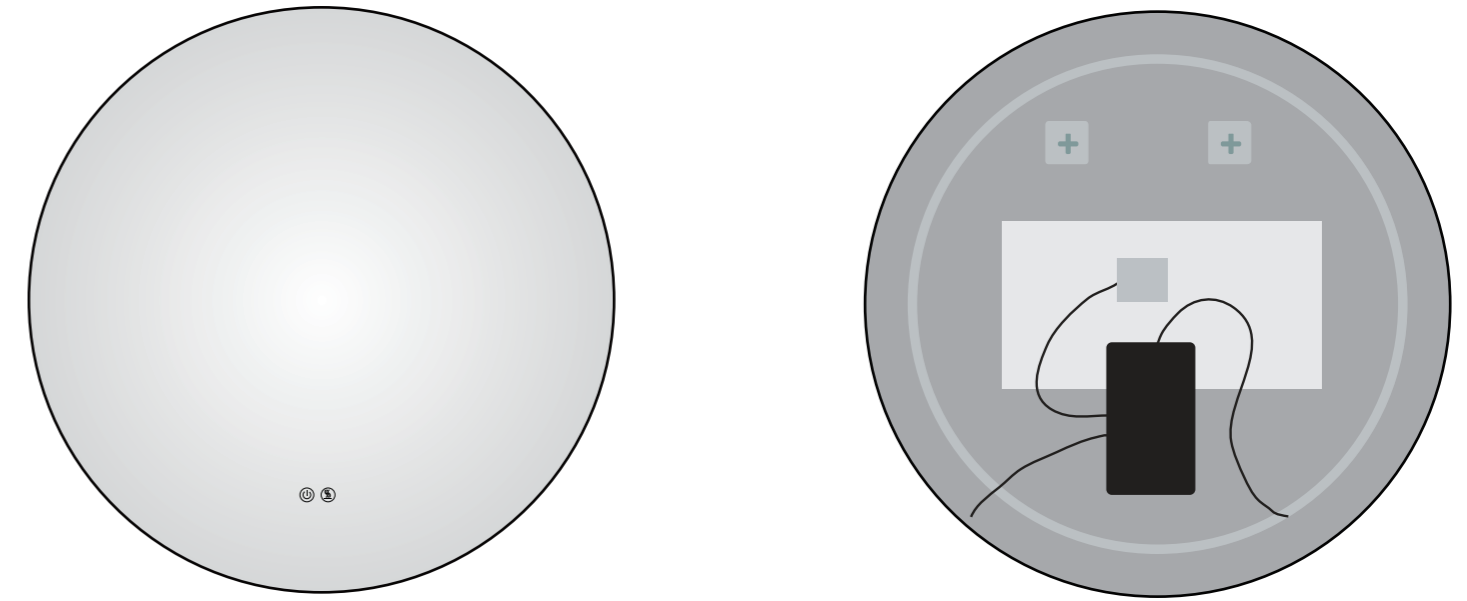

YS57301M-4832

YS57301FM-4032

YS57301FM-4832

YS57401

Illuminated bathroom mirror(LED)
 Copper free mirror from float glass
 3000-6000K dimmable touch control
 Anti-fog and IP44 waterproof
 110-220V DC 12V safe voltage
 Easy installation