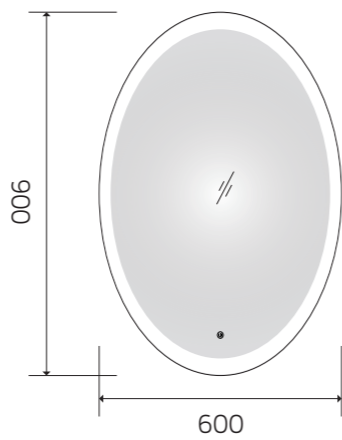

YS57203-2436