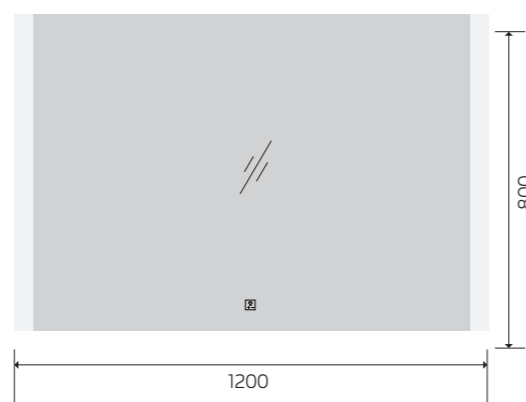

YS57106-2028

YS57106-2432

YS57106-3232

YS57106-4024

YS57106-4032

YS57106-4832

YS57106F

Illuminated bathroom mirror(LED)
Copper free mirror from float glass
3000-6000K dimmable touch control
Anti-fog and IP44 waterproof
110-220V DC 12V safe voltage
Easy installation