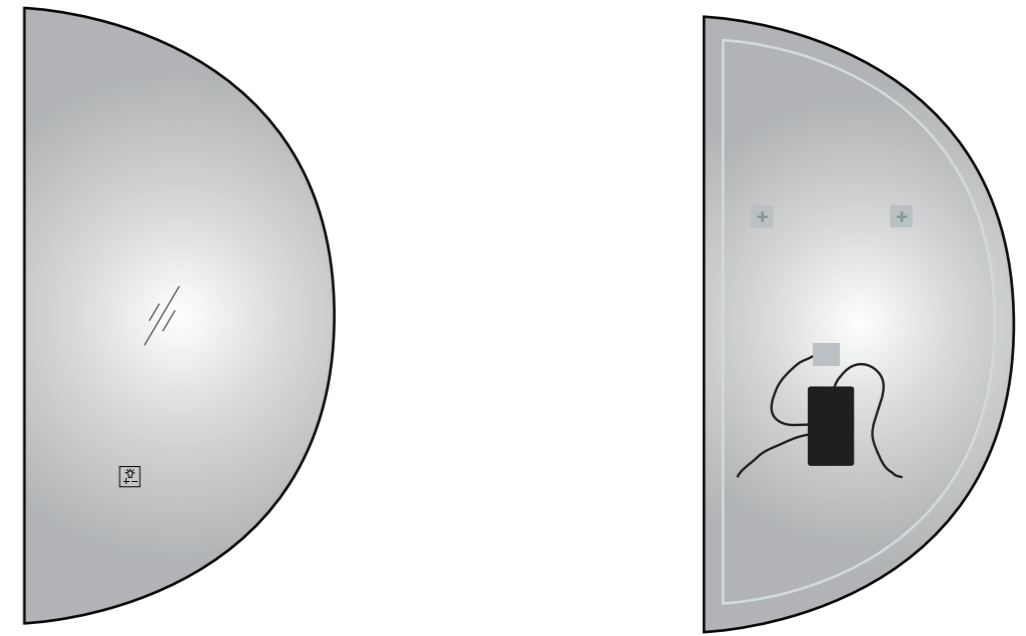

YS57015

Illuminated bathroom mirror(LED)
Copper free mirror from float glass
3000-6000K dimmable touch control
Anti-fog and IP44 waterproof
110-220V DC 12V safe voltage
Easy installation