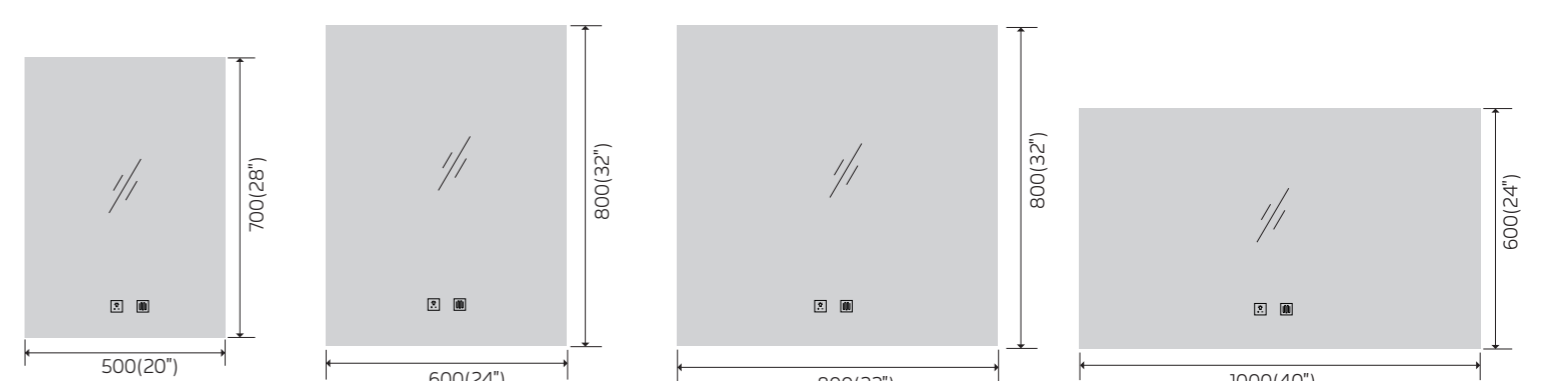

YS57101F-2028

YS57101F-2432

YS57101F-3232

YS57101F-4024