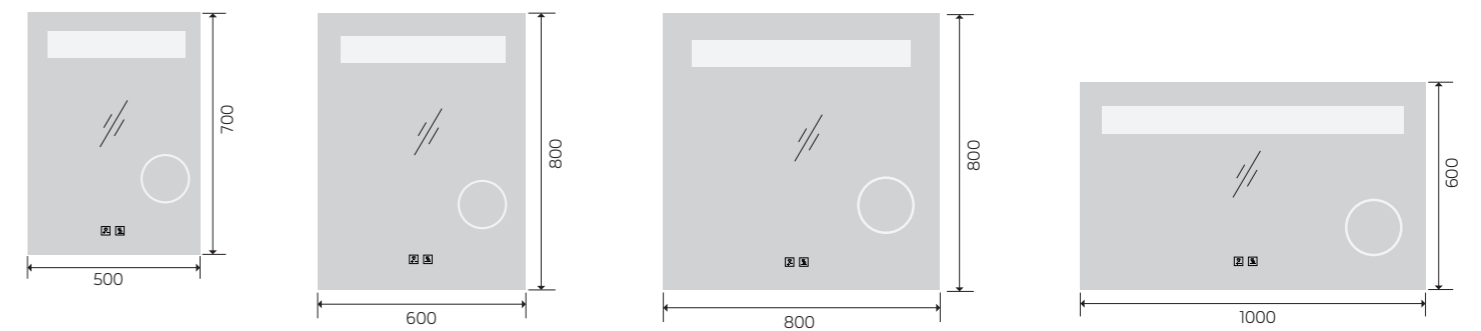

YS57107FM-2028   YS57107FM-2432   YS57107FM-3232   YS57107FM-4024