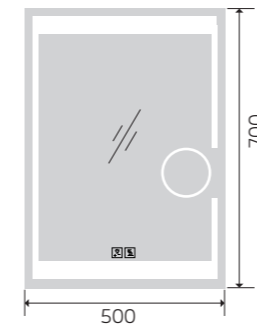

YS57108FM-2028