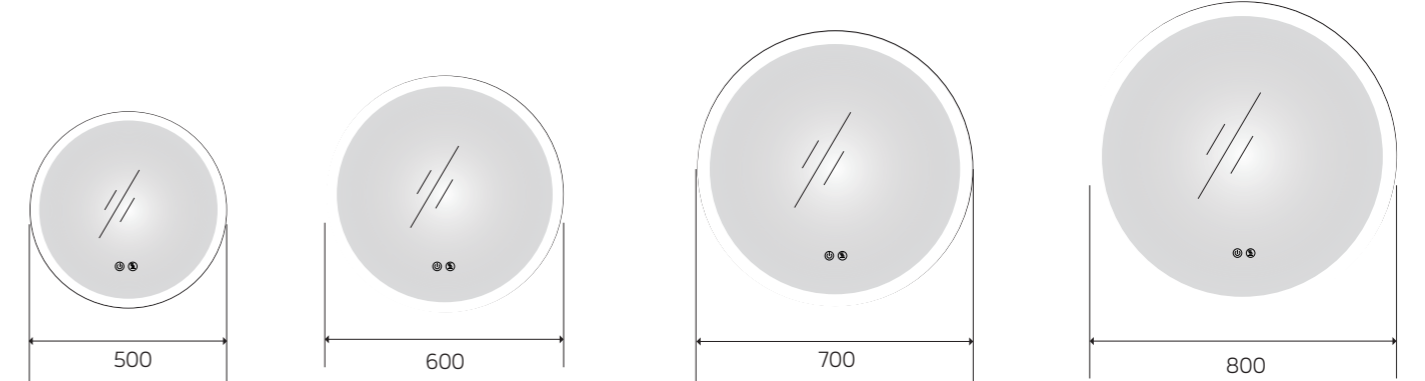

YS57203F-2028

YS57203F-2432

YS57203F-3232

YS57203F-4024