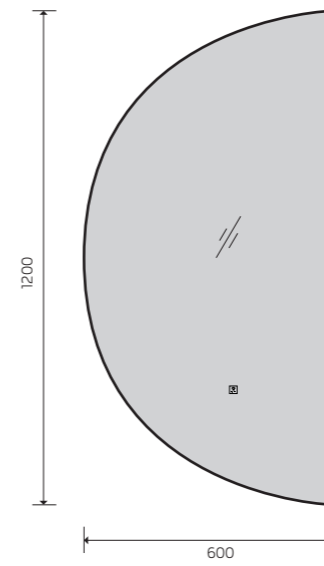

YS57014-2448

YS57014-2040

YS57015

Illuminated bathroom mirror(LED)
 Copper free mirror from float glass
 3000-6000K dimmable touch control
 Anti-fog and IP44 waterproof
 110-220V DC 12V safe voltage
 Easy installation