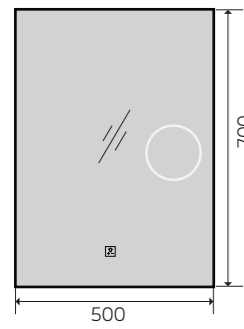

YS57301FM

Illuminated bathroom mirror(LED)
Copper free mirror from float glass
3000-6000K dimmable touch control
Anti-fog and IP44 waterproof
110-220V DC 12V safe voltage
Easy installation

YS57301M-2028