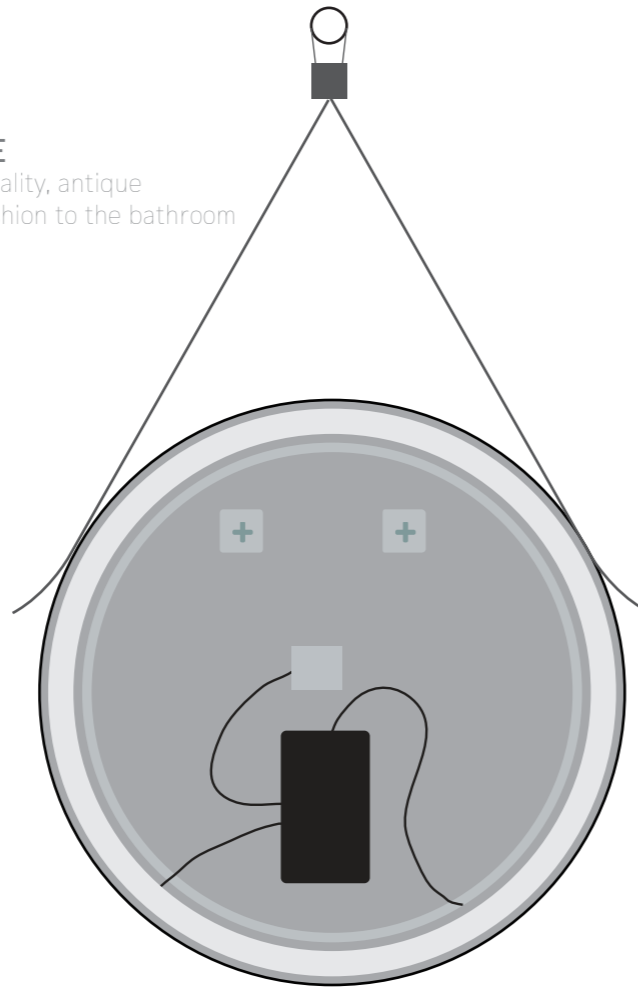

YS57120-2028

YS57120-2432

YS57120-2436

YS57120F-2028

YS57120F-2432

YS57120F-2436

LED MIRROR

BRASS FRAME

luxury high-end quality, antique decor bring old fashion to the bathroom space

BRASS FRAME

luxury high-end quality, antique decor bring old fashion to the bathroom space

YS57140

Illuminated bathroom mirror(LED)
Copper free mirror from float glass
3000-6000K dimmable touch control
Anti-fog and IP44 waterproof
110-220V DC 12V safe voltage
Easy installation