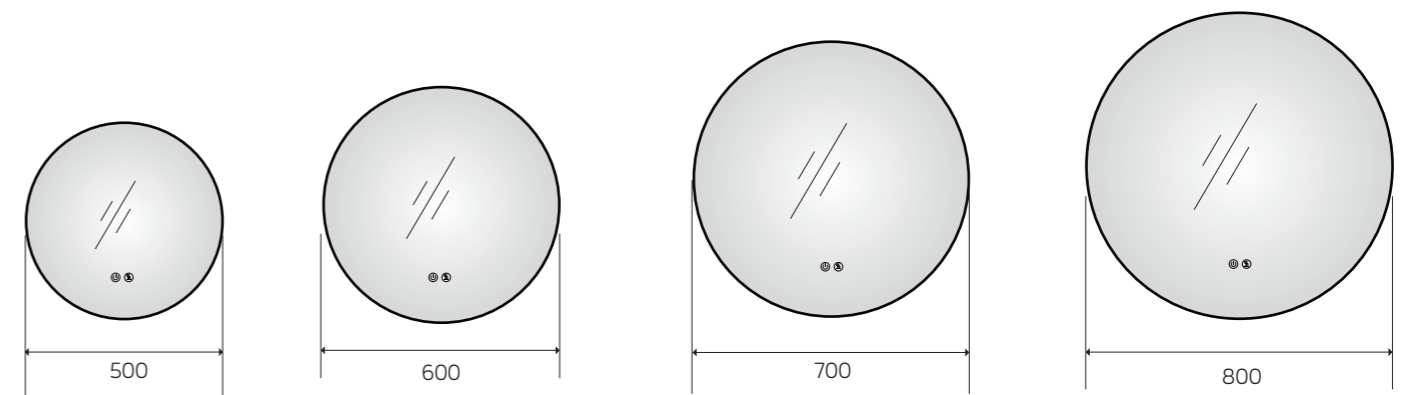

YS57401F-2028

YS57401F-2432

YS57401F-3232

YS57401F-4024