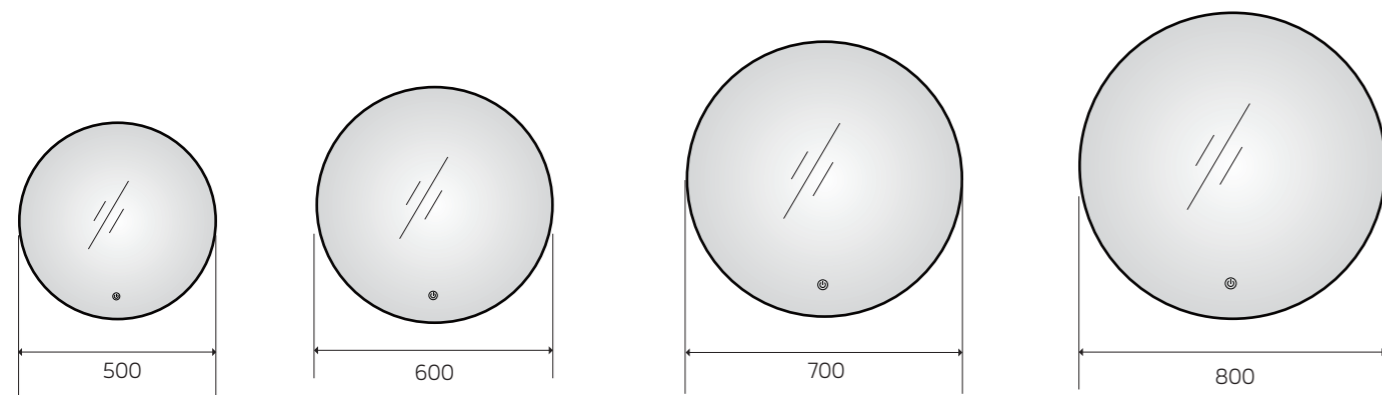

YS57401-20

YS57401-24

YS57401-28

YS57401-32