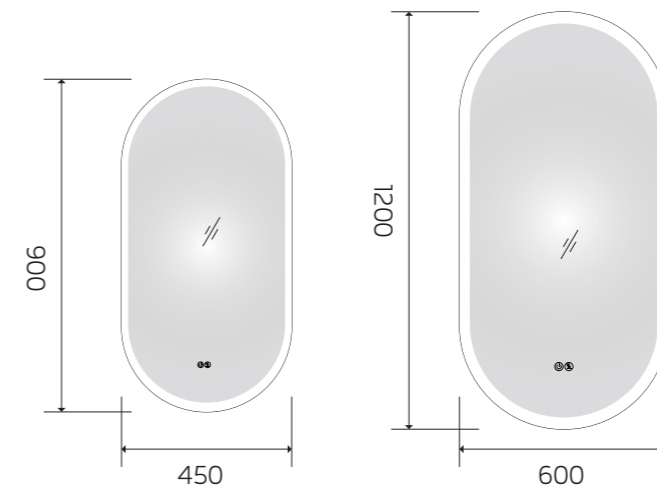

YS57203F-1836

YS57203F-2448