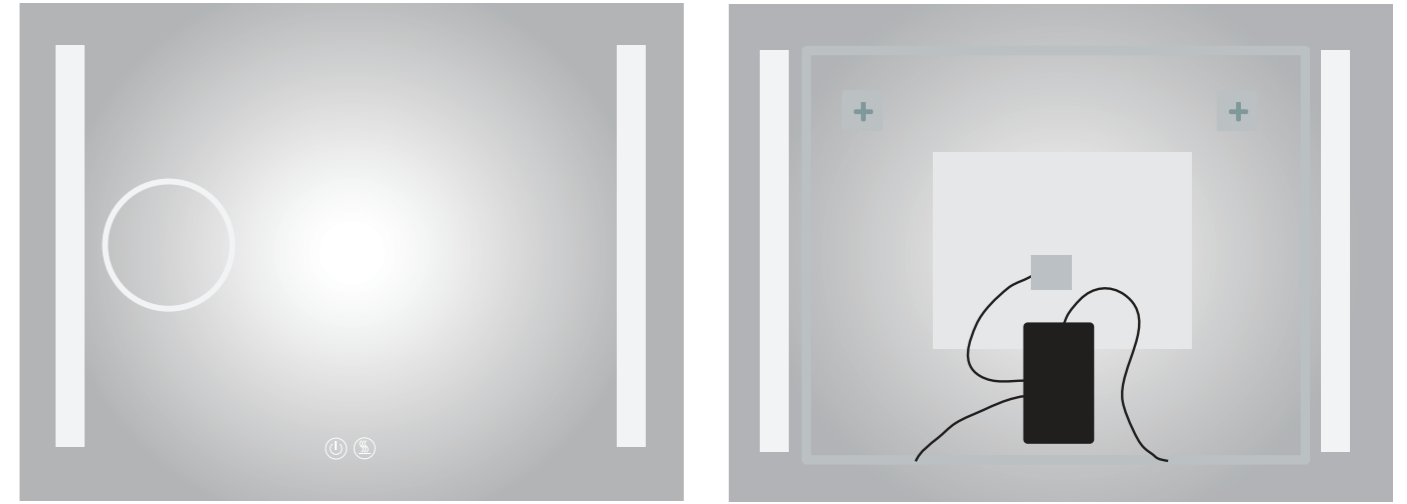

YS57105F-2028

YS57105F-2432

YS57105F-3232

YS57105F-4024

YS57105F-4032

YS57105F-4832

YS57105M

Illuminated bathroom mirror(LED)
 Copper free mirror from float glass
 3000-6000K dimmable touch control
 Anti-fog and IP44 waterproof
 110-220V DC 12V safe voltage
 Easy installation