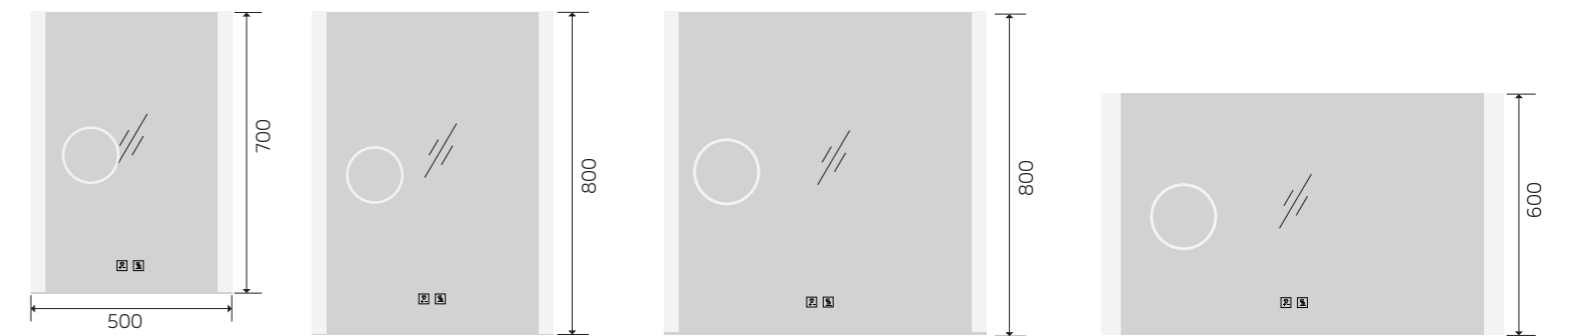

YS57106FM-2028

YS57106FM-2432

YS57106FM-3232

YS57106FM-4024