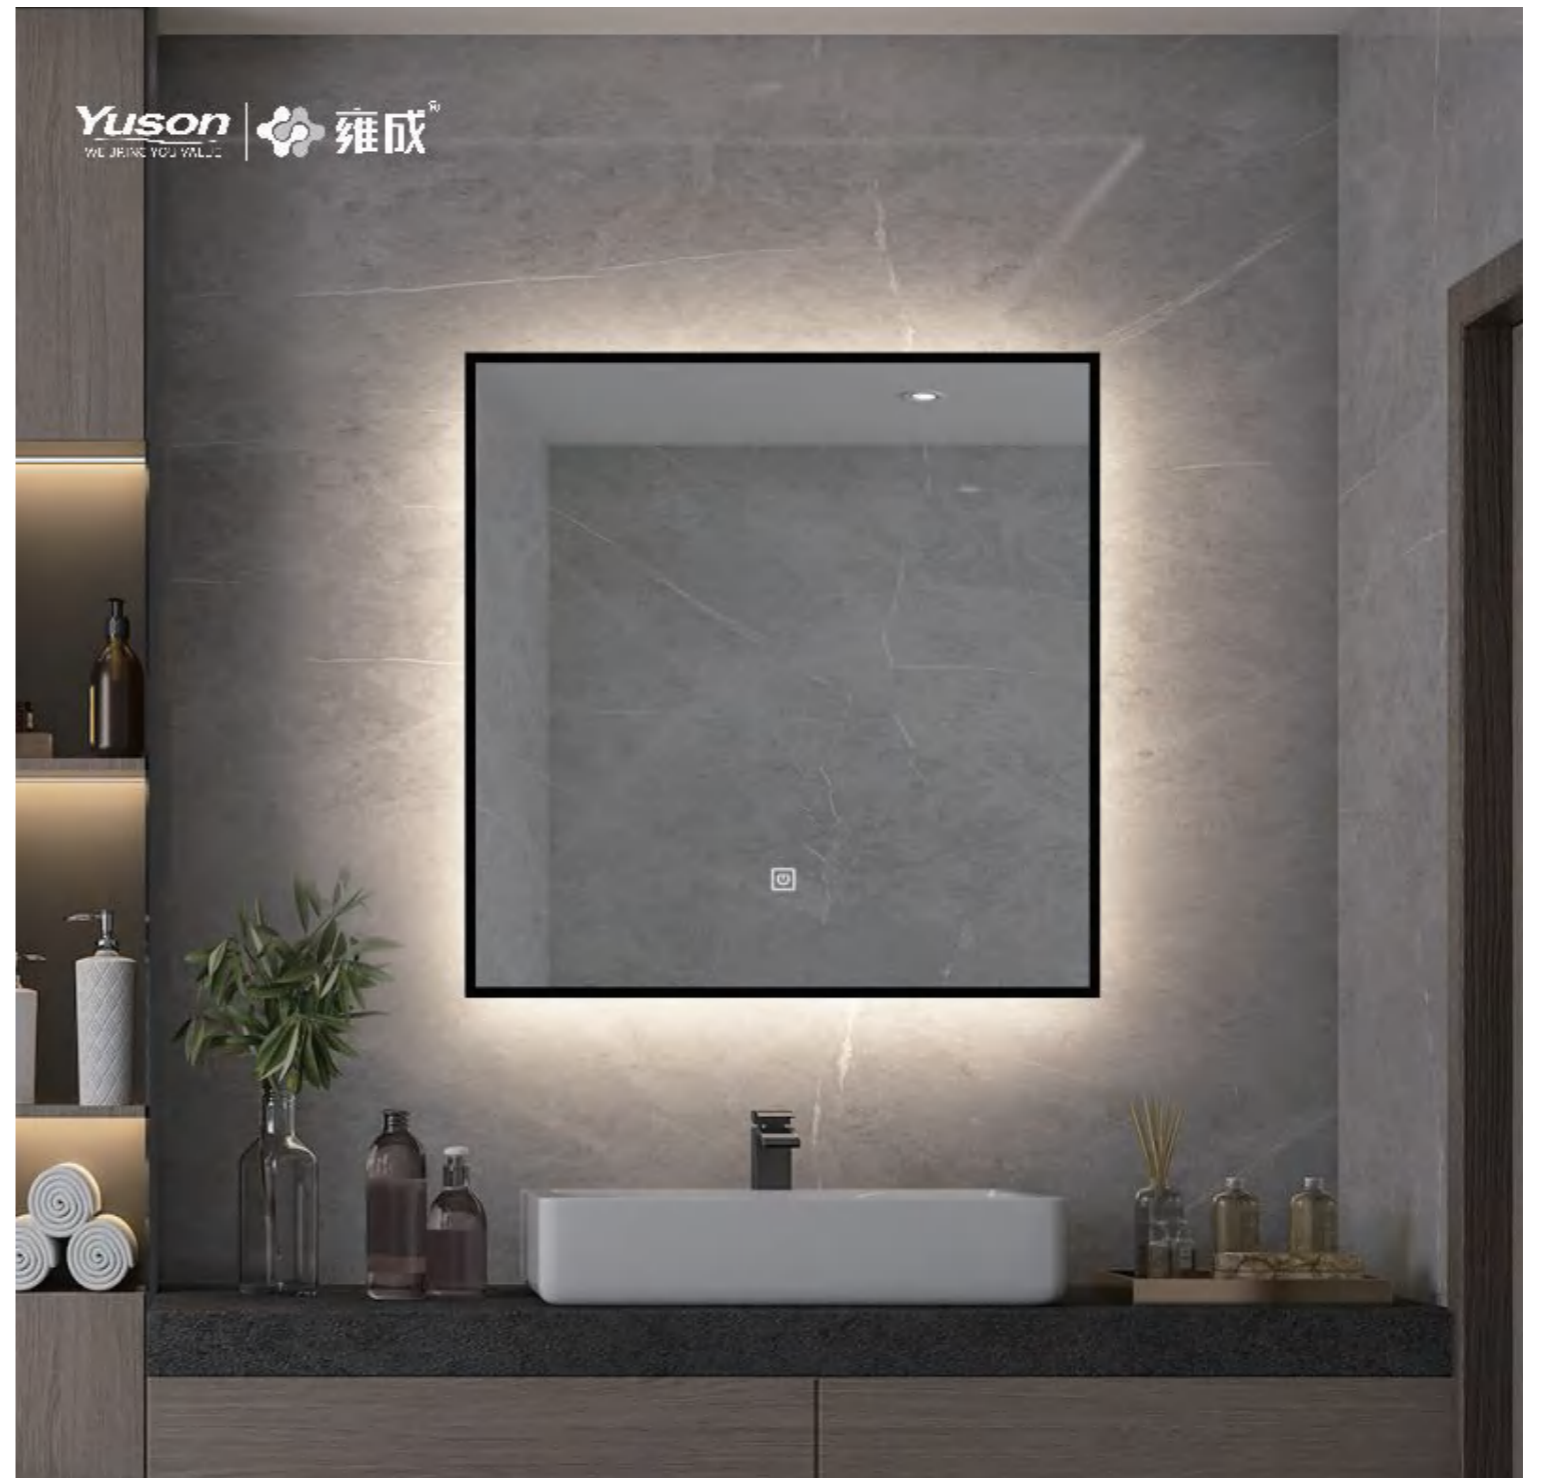

YS57203F

Illuminated bathroom mirror(LED)
Copper free mirror from float glass
3000-6000K dimmable touch control
Anti-fog and IP44 waterproof
110-220V DC 12V safe voltage
Easy installation

YS57203F-1836

YS57203F-2448

YS57203F-4064

YS57203F-1836

YS57203F-2448

YS57203F-4064

YS57301

Illuminated bathroom mirror(LED)
Copper free mirror from float glass
3000-6000K dimmable touch control
Anti-fog and IP44 waterproof
110-220V DC 12V safe voltage
Easy installation

YS57301F

Illuminated bathroom mirror(LED)
Copper free mirror from float glass
3000-6000K dimmable touch control
Anti-fog and IP44 waterproof
110-220V DC 12V safe voltage
Easy installation

YS57301-2028

YS57301-2432