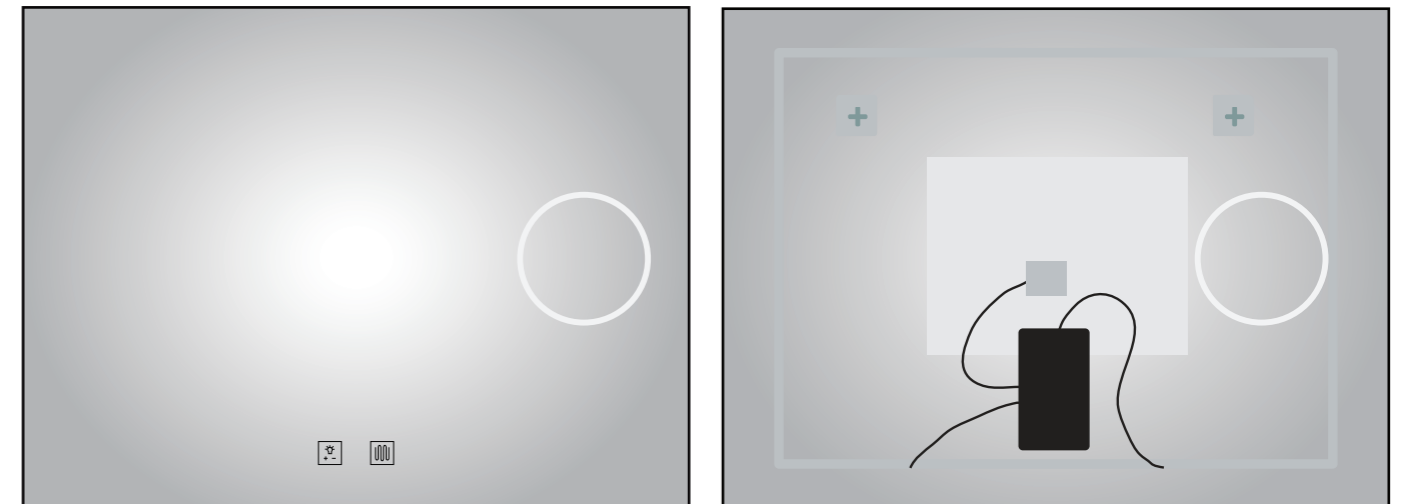

YS57301F-4032

YS57301F-4832

YS57301M

Illuminated bathroom mirror(LED)
 Copper free mirror from float glass
 3000-6000K dimmable touch control
 Anti-fog and IP44 waterproof
 110-220V DC 12V safe voltage
 Easy installation