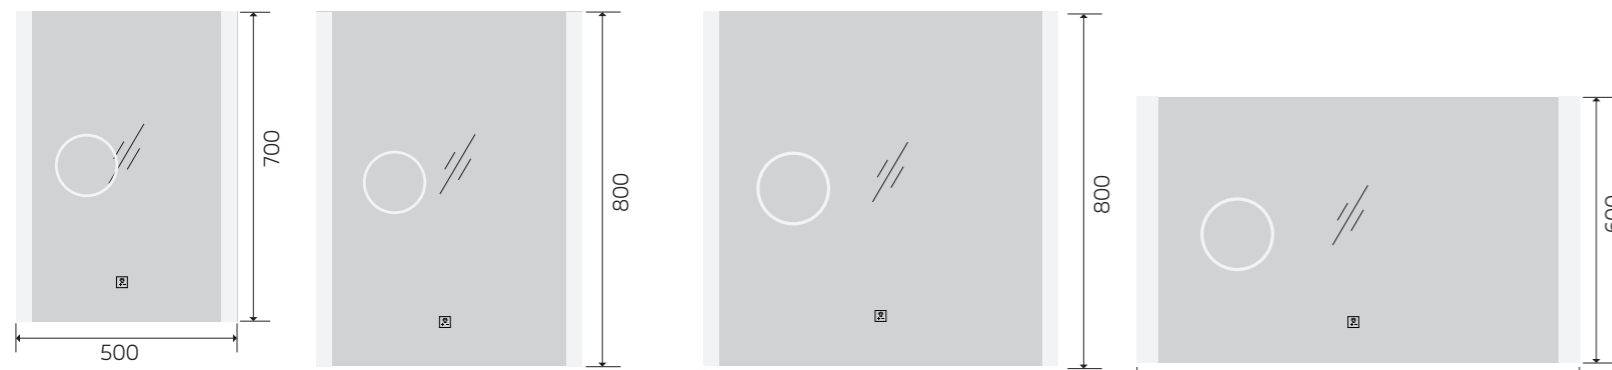

YS57106M-2028

YS57106M-2432

YS57106M-3232

YS57106M-4024