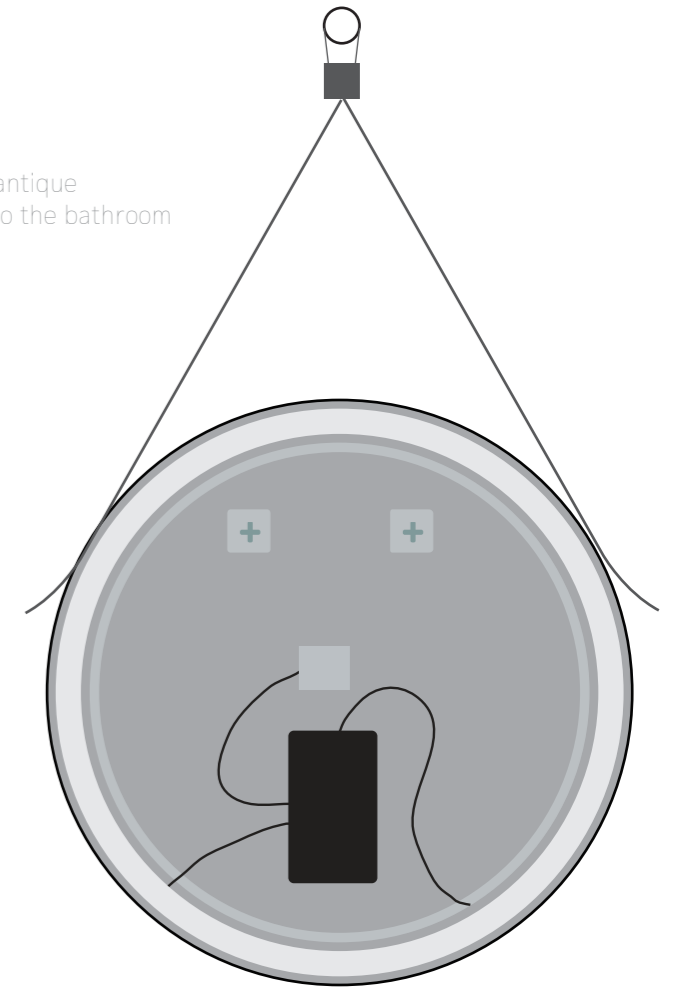

YS57120-2028

YS57120-2432

YS57120-2436

YS57120F-2028

YS57120F-2432

YS57120F-2436

LED MIRROR

BRASS FRAME

luxury high-end quality, antique decor bring old fashion to the bathroom space

BRASS FRAME

luxury high-end quality, antique decor bring old fashion to the bathroom space

YS57140

Illuminated bathroom mirror(LED)
Copper free mirror from float glass
3000-6000K dimmable touch control
Anti-fog and IP44 waterproof
110-220V DC 12V safe voltage
Easy installation