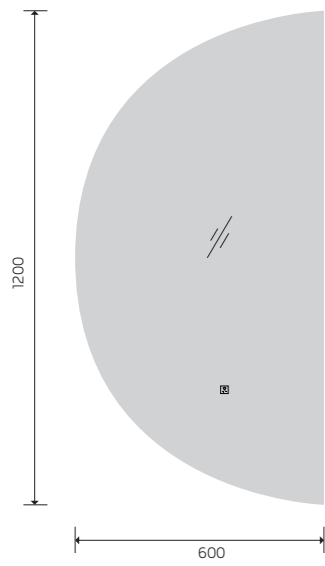

YS57115F-4832

YS57108FM-4032

YS57108FM-4832

YS57014

Illuminated bathroom mirror(LED)
 Copper free mirror from float glass
 3000-6000K dimmable touch control
 Anti-fog and IP44 waterproof
 110-220V DC 12V safe voltage
 Easy installation