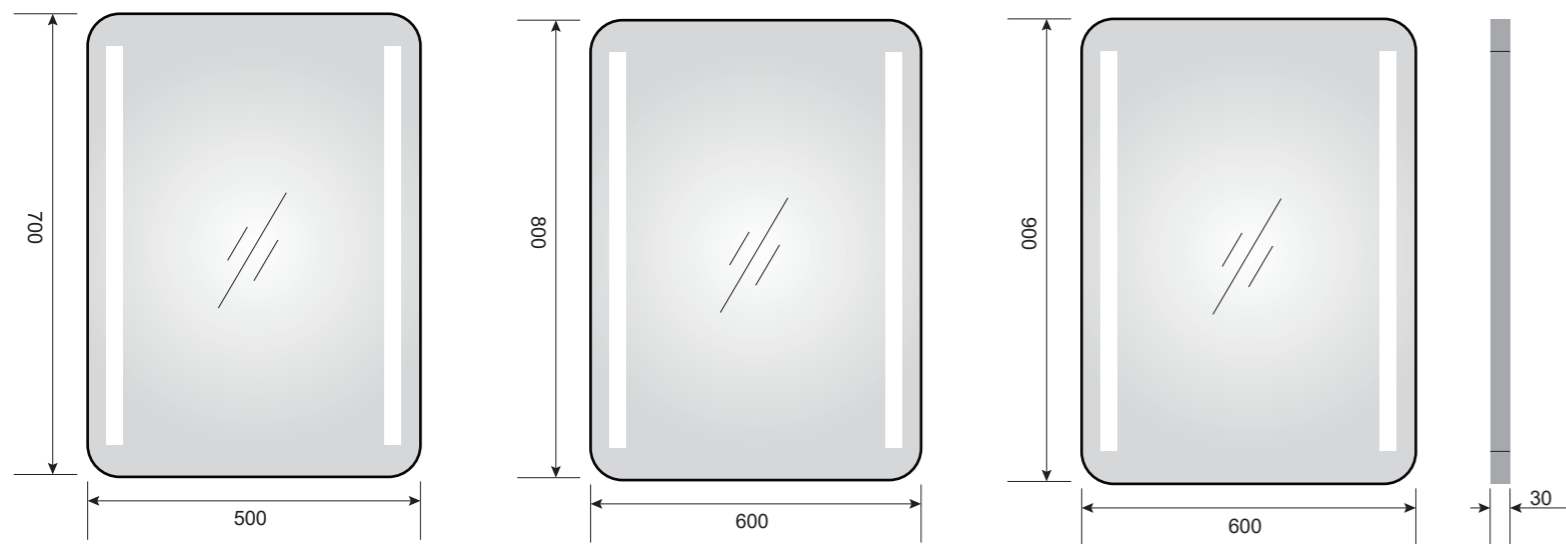

YS57120-2028

YS57120-2432

YS57120-2436