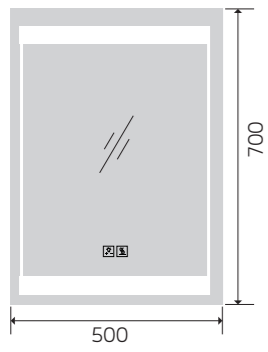

YS57108FM

Illuminated bathroom mirror(LED)
Copper free mirror from float glass
3000-6000K dimmable touch control
Anti-fog and IP44 waterproof
110-220V DC 12V safe voltage
Easy installation

YS57115F-2028