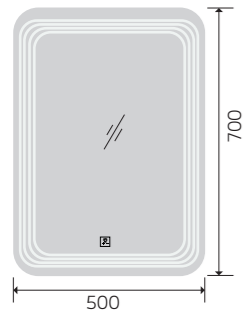

YS57104-2028