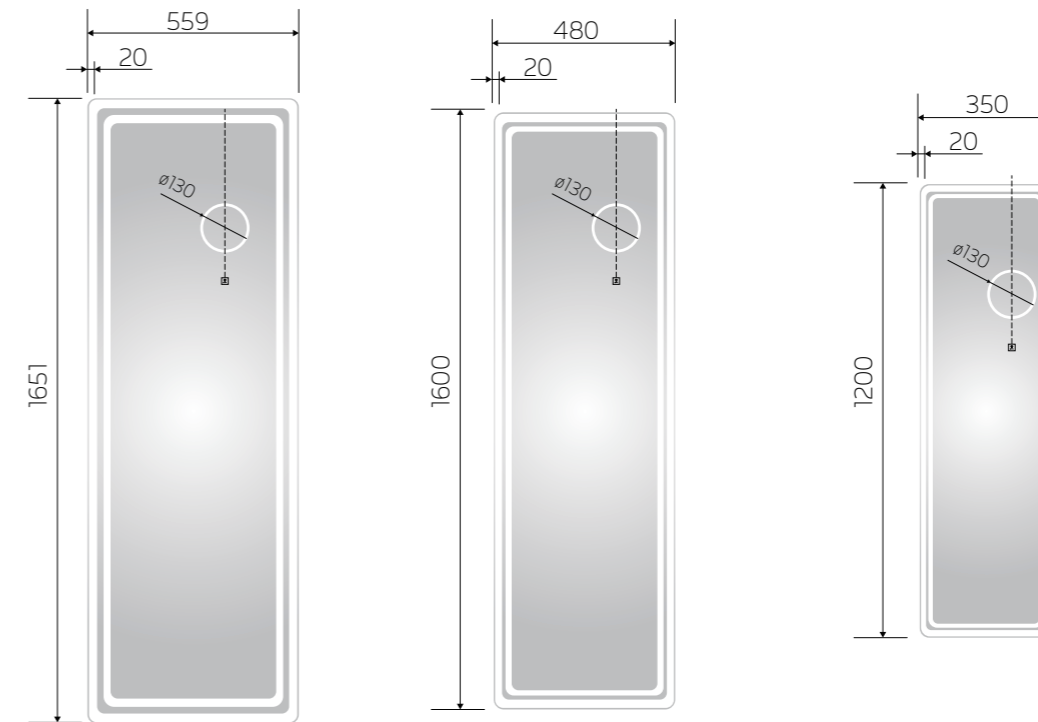

YS57153M-6522

YS57153M-6319

YS57153M-4714