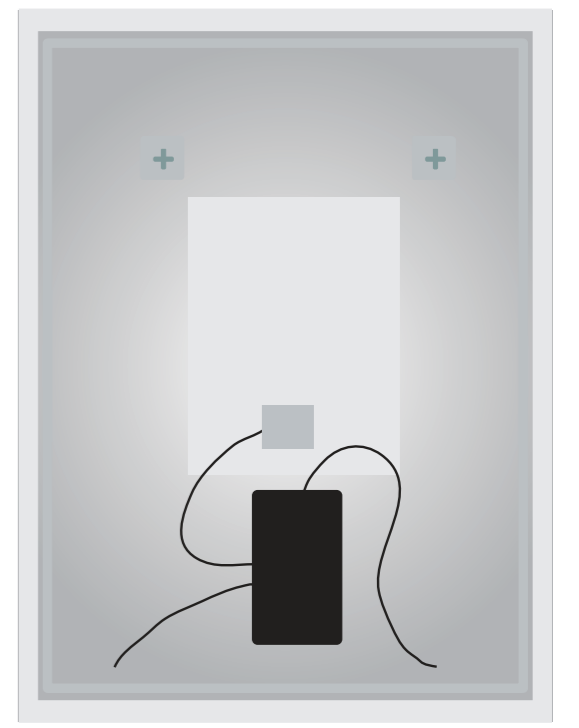

YS57101M-4832

YS57101FM-4032

YS57101FM-4832

YS57103

Illuminated bathroom mirror(LED)
Copper free mirror from float glass
3000-6000K dimmable touch control
Anti-fog and IP44 waterproof
110-220V DC 12V safe voltage
Easy installation