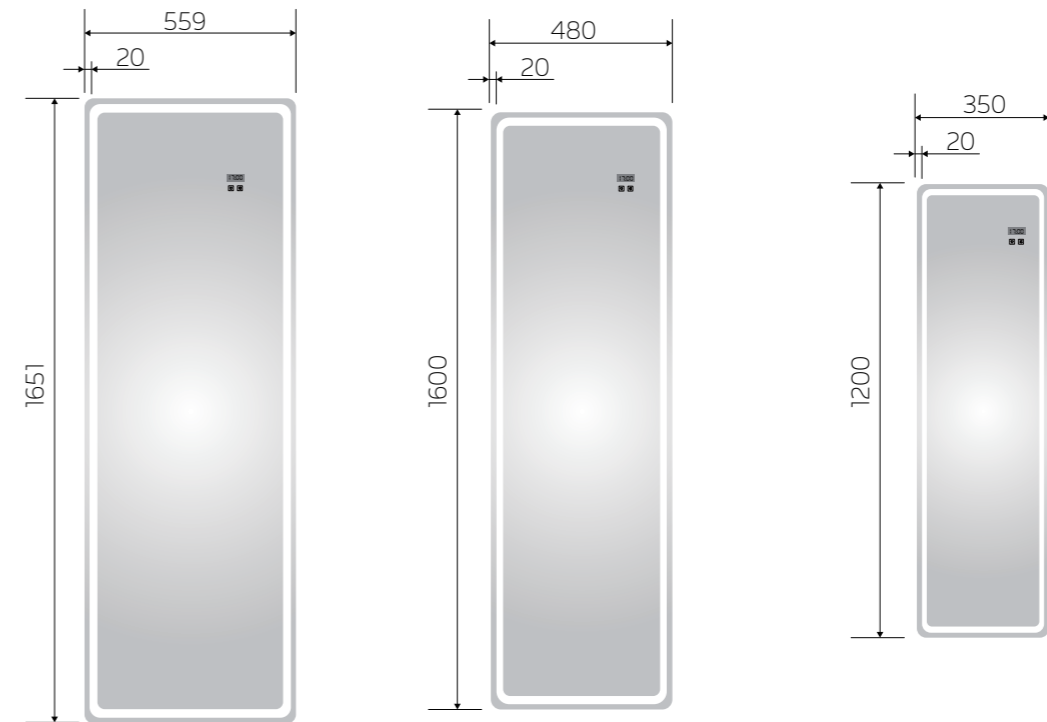

YS57141-6522

YS57141-6319

YS57141-4714

YS57141T

Illuminated dressing mirror(LED)
Copper free mirror from float glass
Aluminium frame
3000-6000K dimmable touch control
110-220V DC 12V safe voltage
Free-standing and Wall-mounted