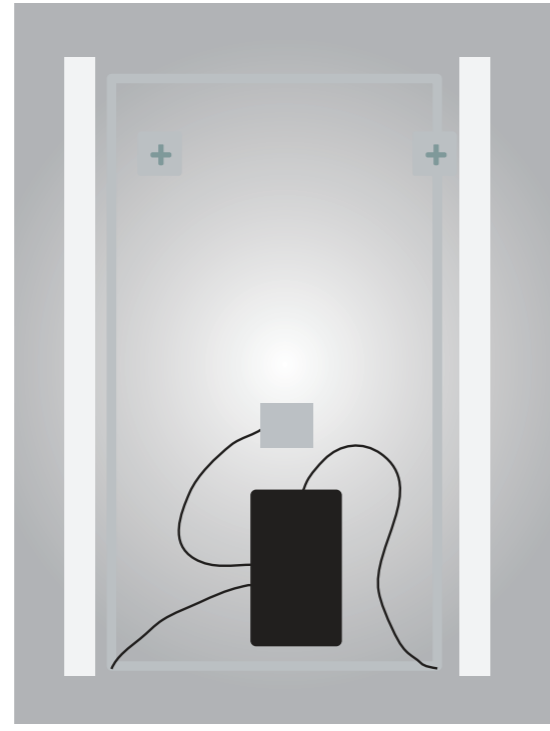

YS57104M-4832

YS57104FM-4032

YS57104FM-4832

YS57105

Illuminated bathroom mirror(LED)
Copper free mirror from float glass
3000-6000K dimmable touch control
Anti-fog and IP44 waterproof
110-220V DC 12V safe voltage
Easy installation