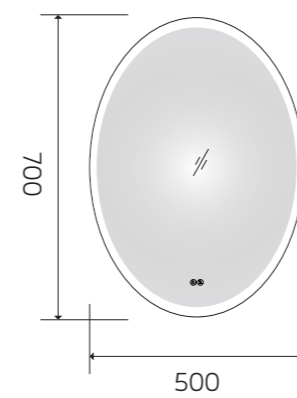

YS57203F-2028