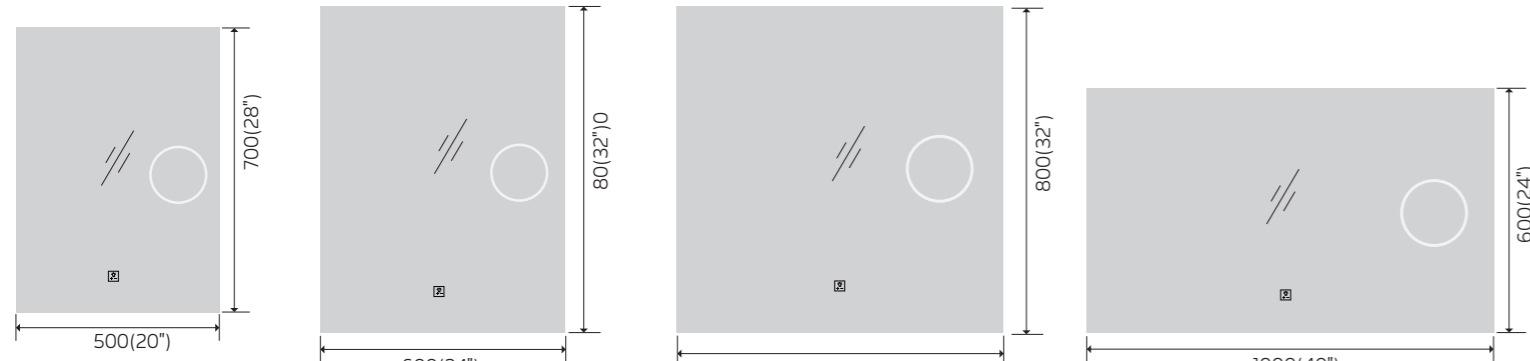

YS57101FM

Illuminated bathroom mirror(LED)
Copper free mirror from float glass
3000-6000K dimmable touch control
Anti-fog and IP44 waterproof
110-220V DC 12V safe voltage
Easy installation

YS57101M-2028

YS57101M-2432

YS57101M-3232

YS57101M-4024