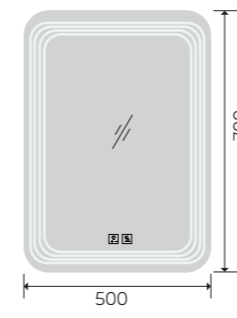

YS57104F-2028