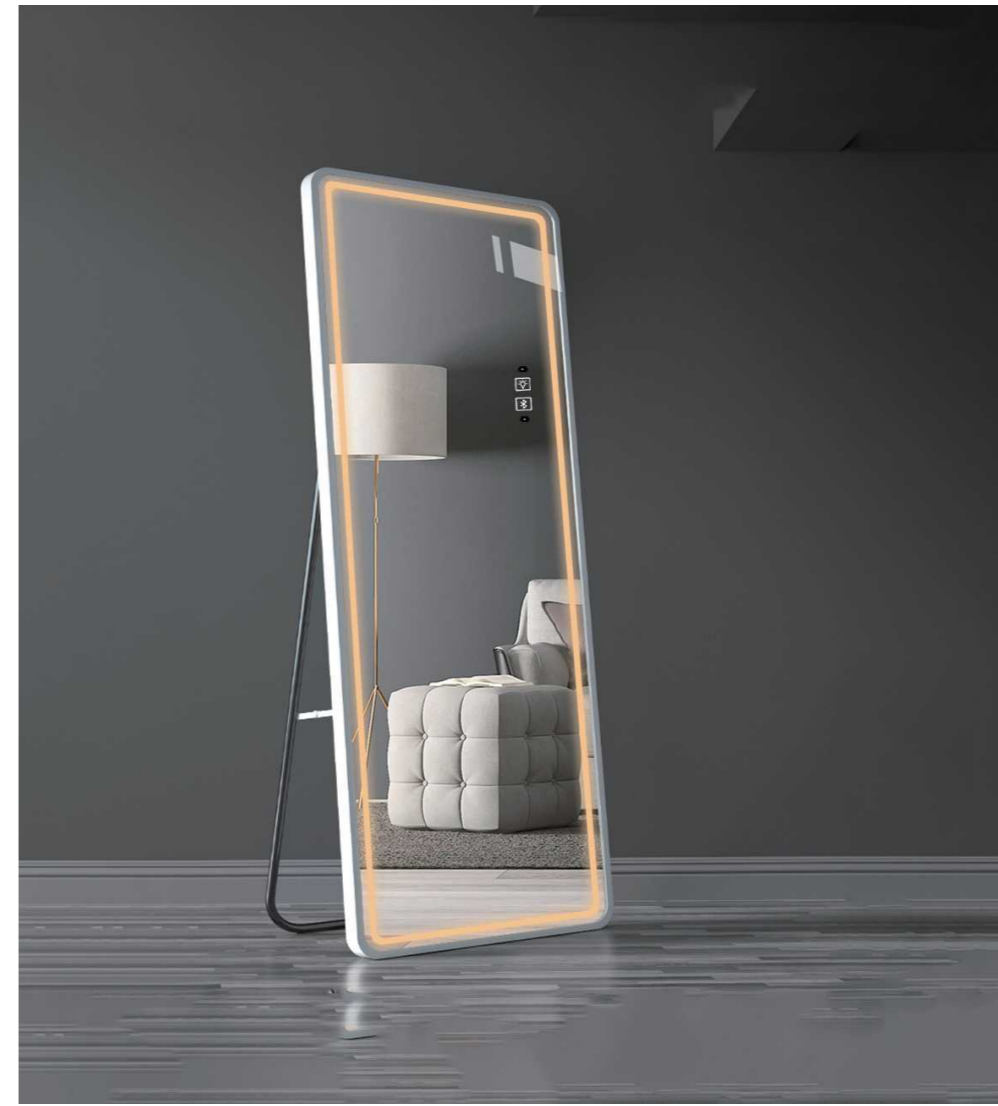

light keep on when human being in 50-80cm

when the sensor detected human being out of range, light off

LED Mirror

YS57141
 Illuminated dressing mirror(LED)
 Copper free mirror from float glass
 Aluminium frame
 3000-6000K dimmable touch control
 110-220V DC 12V safe voltage
 Free-standing and Wall-mounted

YS57141-6522

YS57141-6319

YS57141-4714

YS57141M
 Illuminated dressing mirror(LED)
 Copper free mirror from float glass
 Aluminium frame
 3000-6000K dimmable touch control
 110-220V DC 12V safe voltage
 Free-standing and Wall-mounted