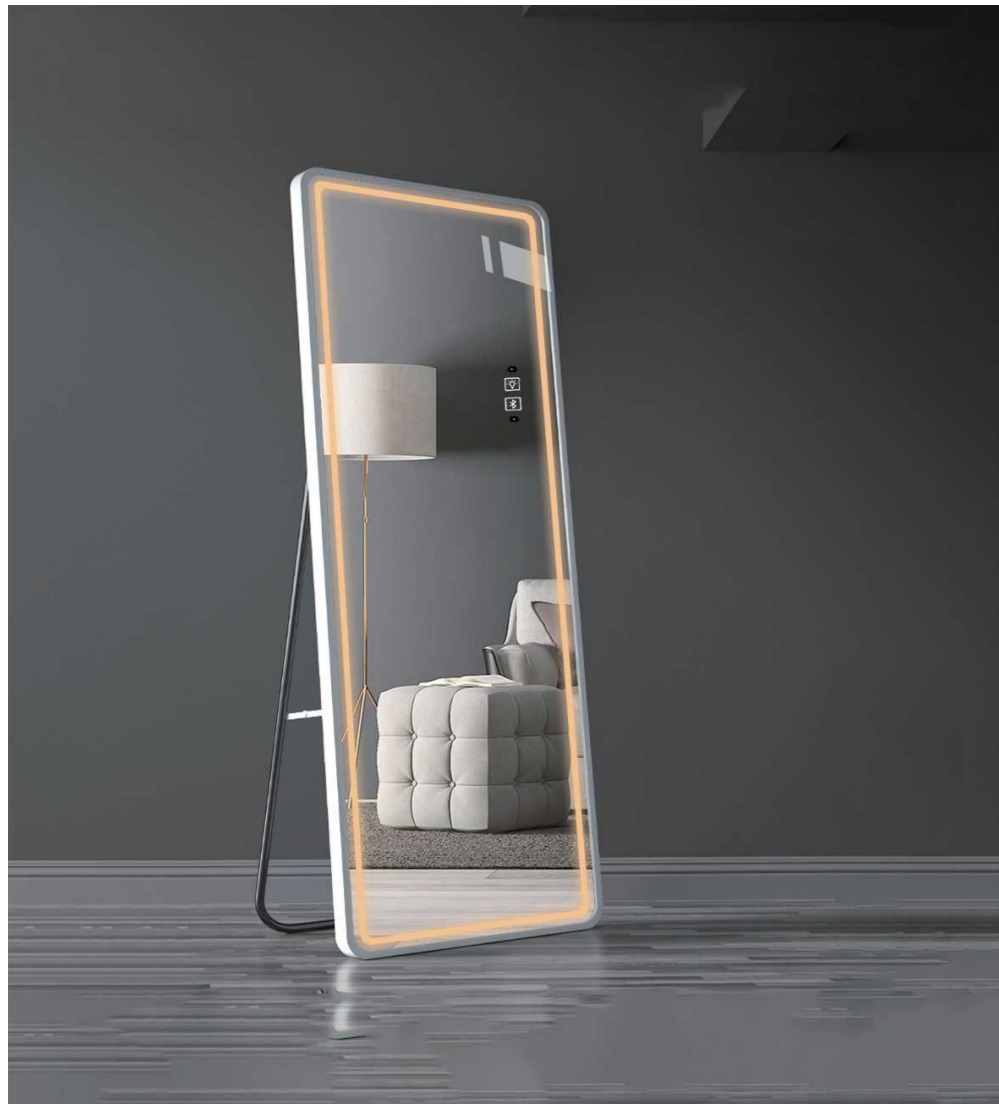

When in the night, if you come to 50-80cm distance with the mirror, the sensor will detect the human being and light on, when out of the range, the light will be off automatically.

when the sensor detected human being close, light on

light keep on when human being in 50-80cm

when the sensor detected human being out of range, light off

LED Mirror

YS57141
 Illuminated dressing mirror(LED)
 Copper free mirror from float glass
 Aluminium frame
 3000-6000K dimmable touch control
 110-220V DC 12V safe voltage
 Free-standing and Wall-mounted

YS57141-6522

YS57141-6319

YS57141-4714

YS57141M
 Illuminated dressing mirror(LED)
 Copper free mirror from float glass
 Aluminium frame
 3000-6000K dimmable touch control
 110-220V DC 12V safe voltage
 Free-standing and Wall-mounted