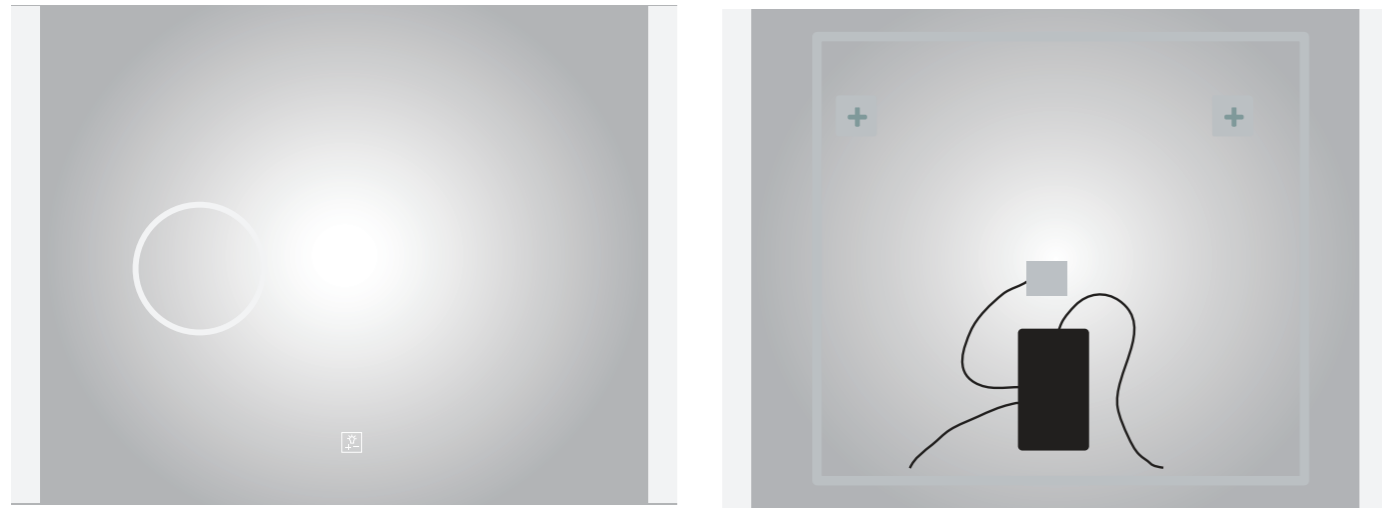

YS57106F-2028

YS57106F-2432

YS57106F-3232

YS57106F-4024

YS57106F-4032

YS57106F-4832

YS57106M

Illuminated bathroom mirror(LED)
Copper free mirror from float glass
3000-6000K dimmable touch control
Anti-fog and IP44 waterproof
110-220V DC 12V safe voltage
Easy installation