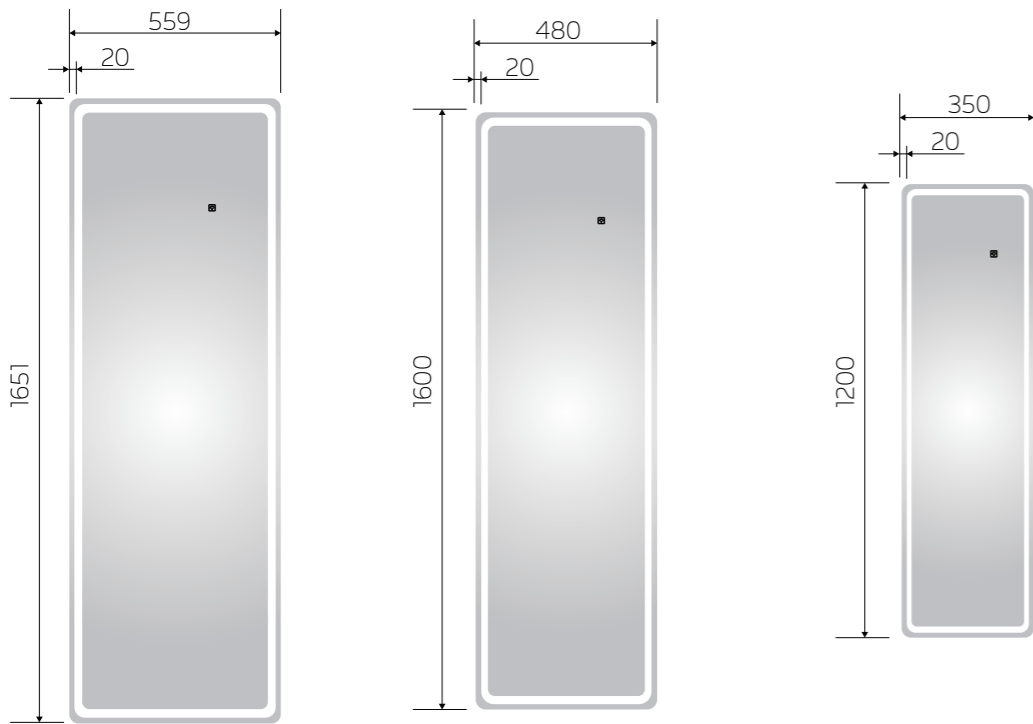

light keep on when human being in 50-80cm

when the sensor detected human being out of range, light off

LED Mirror

YS57141
 Illuminated dressing mirror(LED)
 Copper free mirror from float glass
 Aluminium frame
 3000-6000K dimmable touch control
 110-220V DC 12V safe voltage
 Free-standing and Wall-mounted