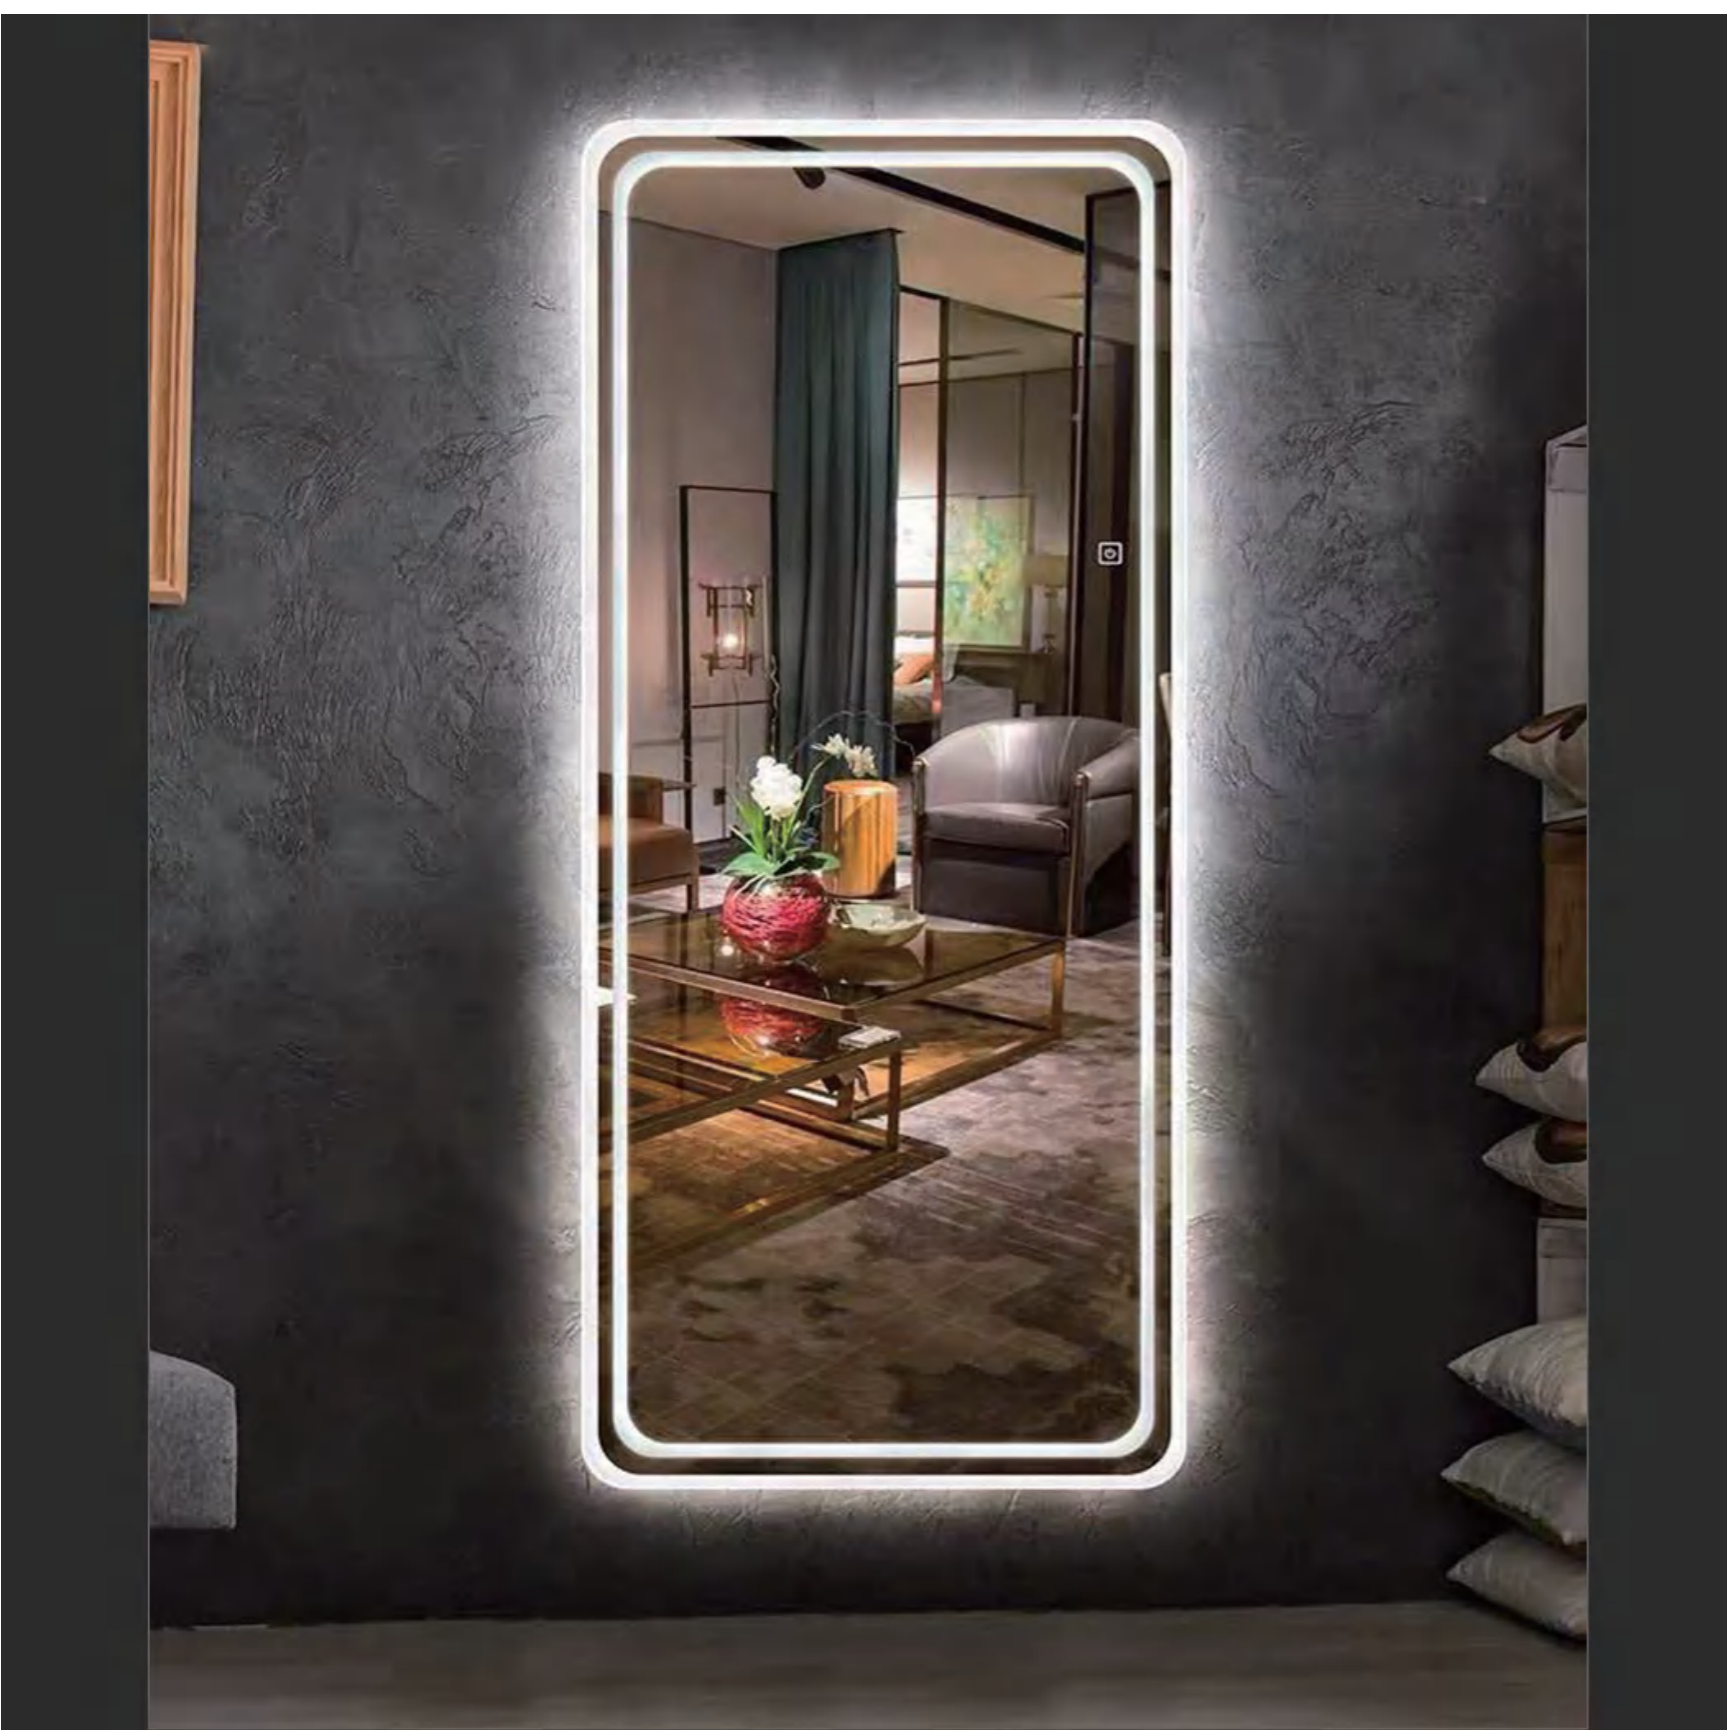

YS57151-6522

YS57151-6319

YS57151-4714

YS57151T

Illuminated dressing mirror(LED)
Copper free mirror from float glass
Aluminium frame
3000-6000K dimmable touch control
110-220V DC 12V safe voltage
Free-standing and Wall-mounted

YS57151M-6522

YS57151M-6319

YS57151M-4714

①
Leaning On Wall

②
Wall Mounted

③
Freestanding

YS57153

Illuminated dressing mirror(LED)
Copper free mirror from float glass
Aluminium frame
3000-6000K dimmable touch control
110-220V DC 12V safe voltage
Free-standing and Wall-mounted