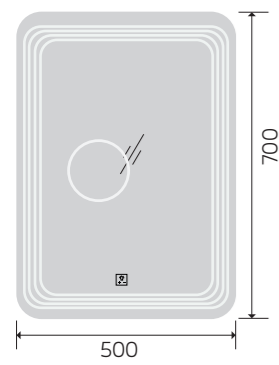

YS57104M-2028