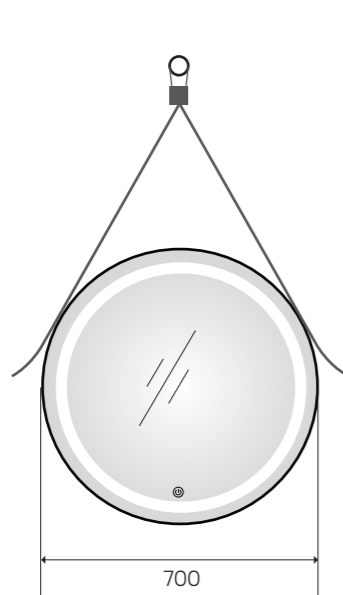

YS57140-28