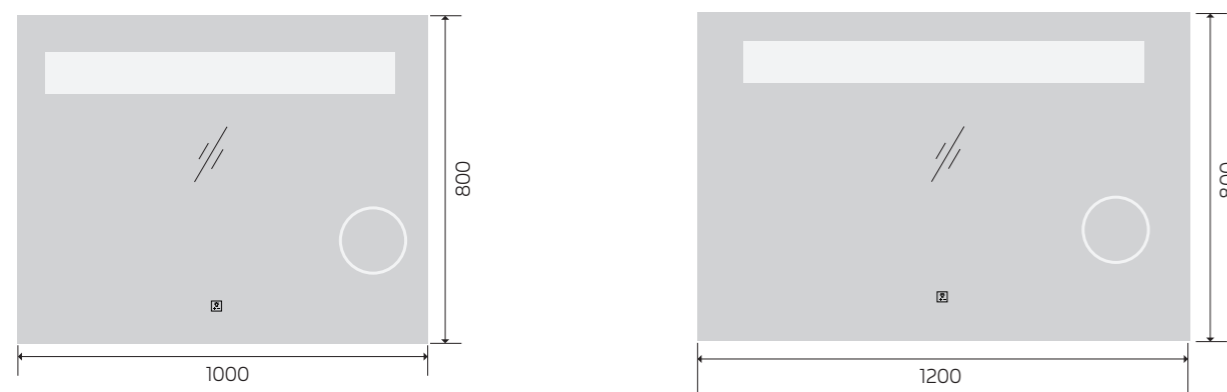

YS57107M-4032   YS57107M-4832