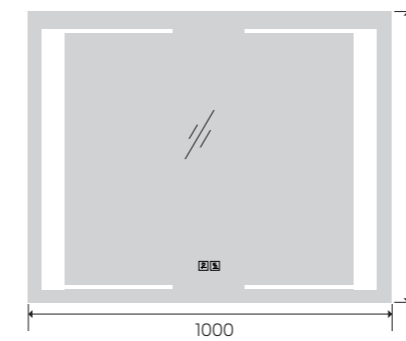

YS57114F-2028

YS57114F-2432

YS57114F-3232

YS57114F-4024

YS57114F-4032

YS57114F-4832

YS57115F

Illuminated bathroom mirror(LED)
Copper free mirror from float glass
3000-6000K dimmable touch control
Anti-fog and IP44 waterproof
110-220V DC 12V safe voltage
Easy installation