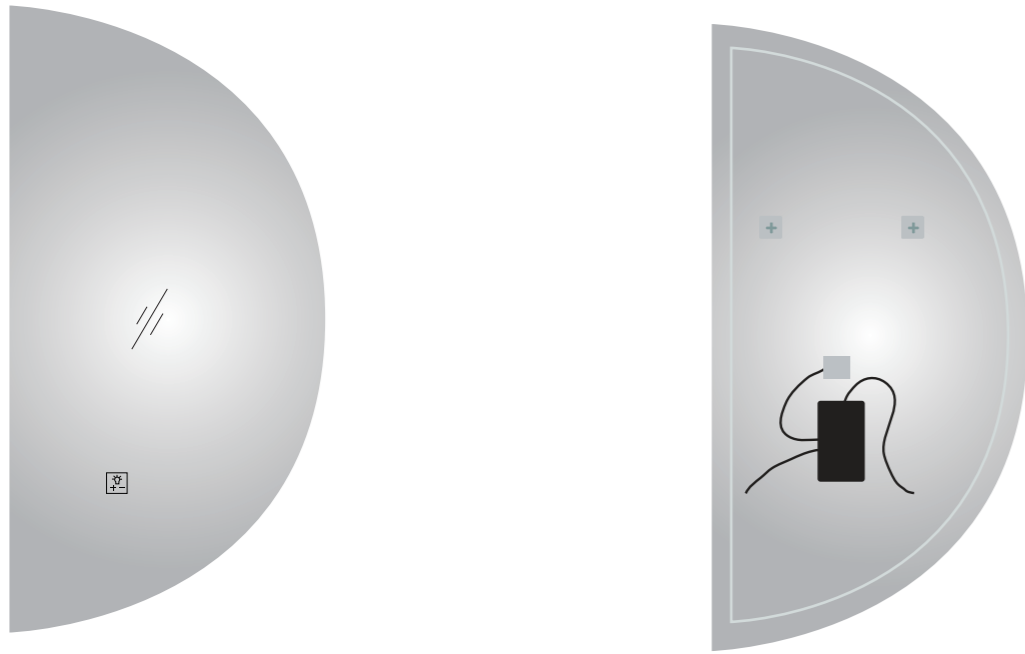

YS57115F-4832

YS57108FM-4032

YS57108FM-4832

YS57014

Illuminated bathroom mirror(LED)
 Copper free mirror from float glass
 3000-6000K dimmable touch control
 Anti-fog and IP44 waterproof
 110-220V DC 12V safe voltage
 Easy installation