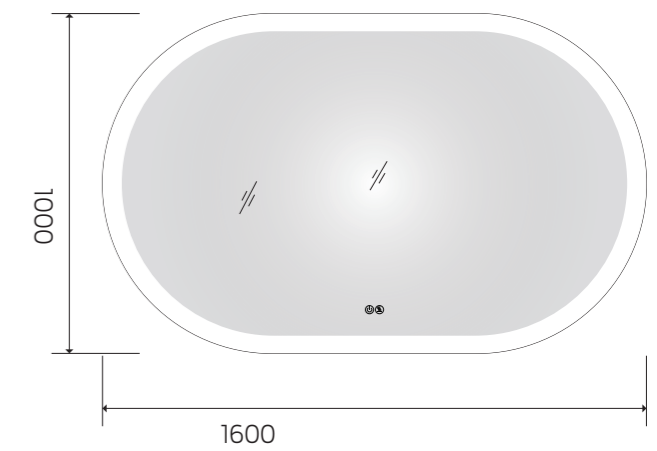

YS57203F-4064