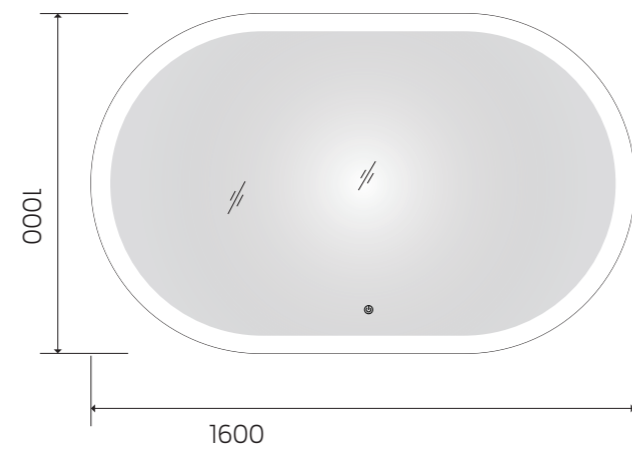

YS57203F-4064