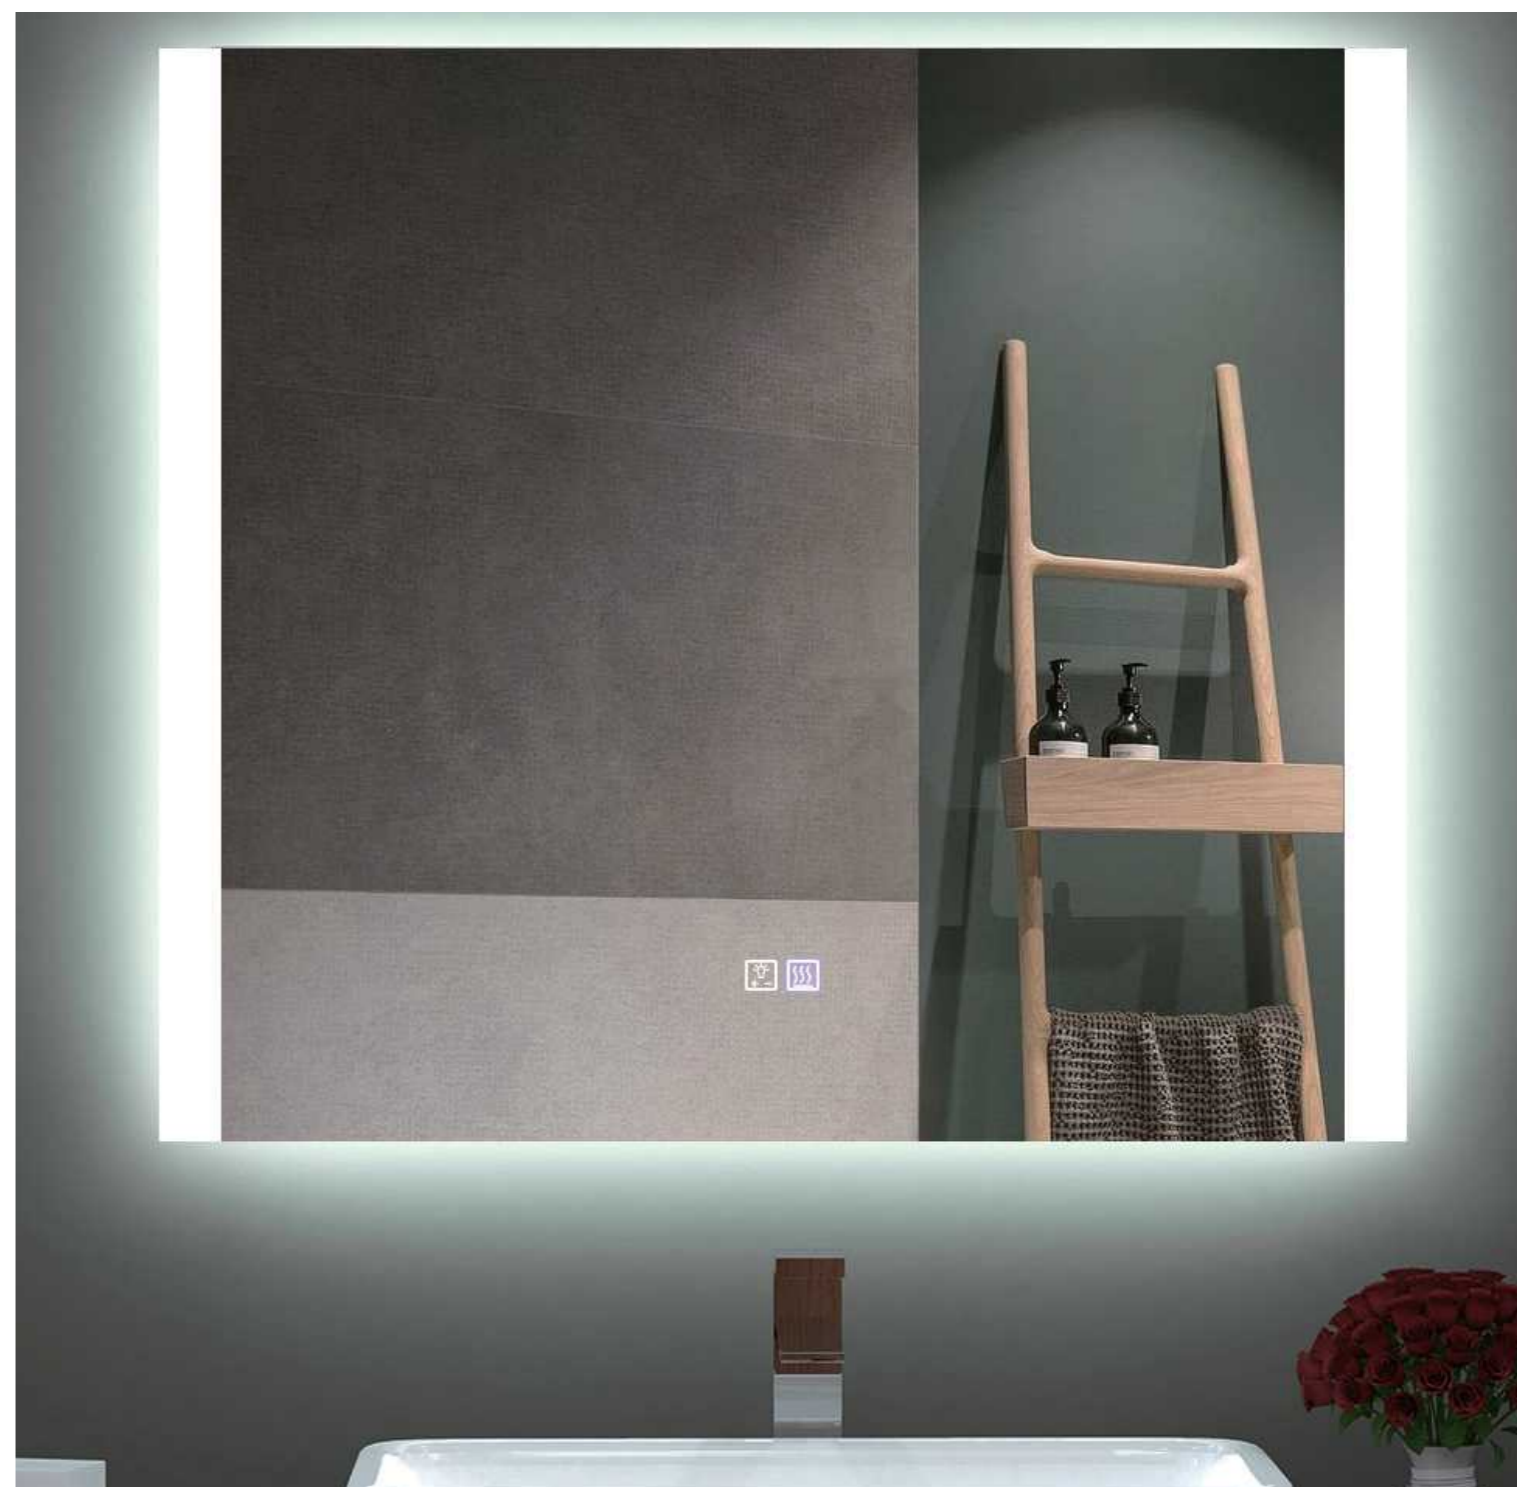

YS57105FM

Illuminated bathroom mirror(LED)
 Copper free mirror from float glass
 3000-6000K dimmable touch control
 Anti-fog and IP44 waterproof
 110-220V DC 12V safe voltage
 Easy installation

YS57105M-2028

YS57105M-4832

YS57105FM-4032

YS57105FM-4832

YS57106

Illuminated bathroom mirror(LED)
Copper free mirror from float glass
3000-6000K dimmable touch control
Anti-fog and IP44 waterproof
110-220V DC 12V safe voltage
Easy installation